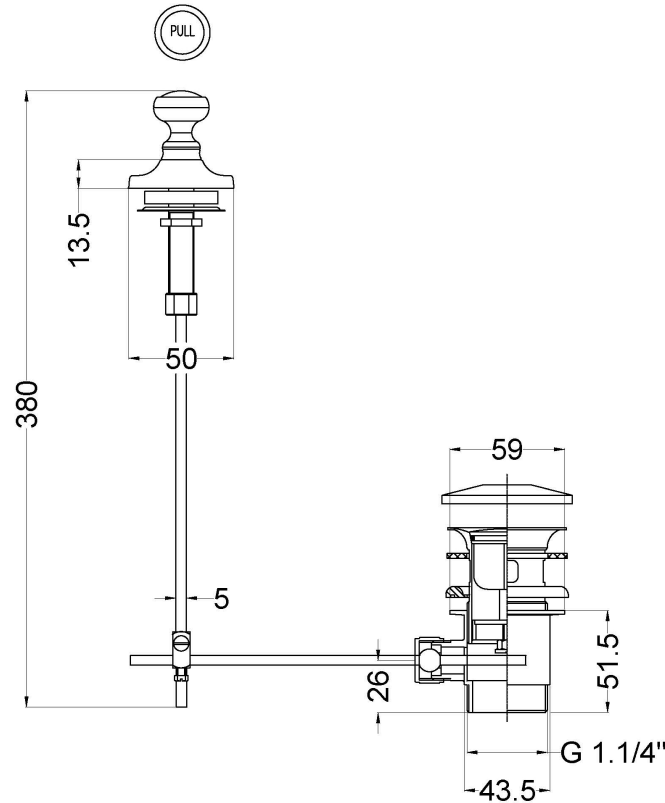

TECHNICAL DATA SHEET

ASQUITHS
BATHROOMS OF TRANSFORMATION

WASTES & EXTRAS

WA5307

Restore Pull Up Waste

PRODUCT DETAILS

Height:	380
Width:	59
Depth:	
Length:	
Nett Weight:	0.7
Country of Origin:	United Kingdom
Fitting Instruction:	No
Product Material:	Brass
Heating Element Wattage:	Not Applicable
CE Certification:	
Colour/Finish:	Chrome
Product Diameter:	59 mm
Connection Size:	G1-1/4"

PACKAGING DETAILS

Height:	395
Width:	83
Length:	75
Gross Weight:	0.7
Box Colour:	White Cardboard Box
Box Quantity:	1
Label Colour:	White Label
Label Size:	100 x 50
Label Quantity:	1
Barcode:	5056211809562

Product Image

Product Line Drawing