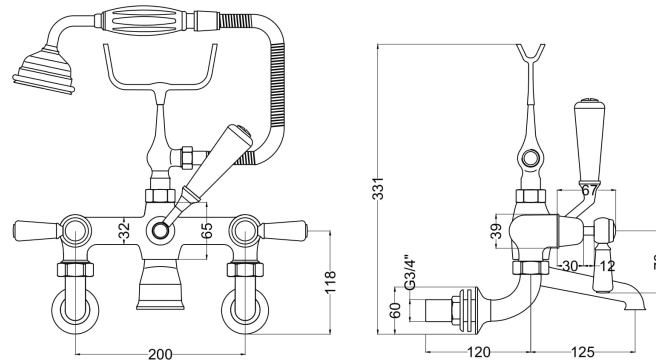

TECHNICAL DATA SHEET

ASQUITHS
BATHROOMS OF TRANSFORMATION

BRASSWARE

TAF5324

Restore Lever W/M Bsm With Kit

PRODUCT DETAILS

Height:	320
Width:	350
Depth:	155
Length:	
Nett Weight:	4.9
Country of Origin:	United Kingdom
Fitting Instruction:	Yes
Product Material:	Brass
Control Type:	Manual
Waste Included:	Waste Not Included
WRAS Approval:	No
WRAS Approval No:	N/A
Operating Pressure (Bar):	0.2
Flow Rate (Bar/Ltr per min):	0.1/ 10.6 0.5/ 28.6 1/ 41.4 2/ 59 3/ 72.8
Valve/Cartridge Type:	1/4 Turn Ceramic Disc
Colour/Finish:	Chrome
Mount Type:	Wall
Waste Type:	Not Applicable
Pipe Size:	22 mm (3/4" Bsp)
Pipe Centres:	N/A

PACKAGING DETAILS

Height:	150
Width:	250
Length:	330
Gross Weight:	4.9
Box Colour:	White Cardboard Box
Box Quantity:	1
Label Colour:	White Label
Label Size:	100 x 50
Label Quantity:	1
Barcode:	5056211809517

Product Image

Product Line Drawing