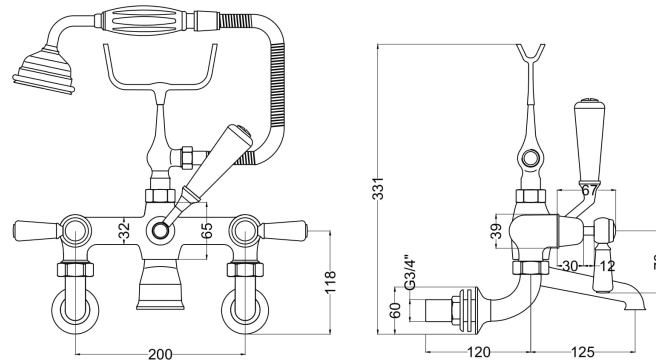

## BRASSWARE

TAF5324

Restore Lever W/M Bsm With Kit

## PRODUCT DETAILS

Height:	320
Width:	350
Depth:	155
Length:	
Nett Weight:	4.9
Country of Origin:	United Kingdom
Fitting Instruction:	Yes
Product Material:	Brass
Control Type:	Manual
Waste Included:	Waste Not Included
WRAS Approval:	No
WRAS Approval No:	N/A
Operating Pressure (Bar):	0.2
Flow Rate (Bar/Ltr per min):	0.1/ 10.6 0.5/ 28.6 1/ 41.4 2/ 59 3/ 72.8
Valve/Cartridge Type:	1/4 Turn Ceramic Disc
Colour/Finish:	Chrome
Mount Type:	Wall
Waste Type:	Not Applicable
Pipe Size:	22 mm (3/4" Bsp)
Pipe Centres:	N/A

## PACKAGING DETAILS

Height:	150
Width:	250
Length:	330
Gross Weight:	4.9
Box Colour:	White Cardboard Box
Box Quantity:	1
Label Colour:	White Label
Label Size:	100 x 50
Label Quantity:	1
Barcode:	5056211809517

Product Image

Product Line Drawing