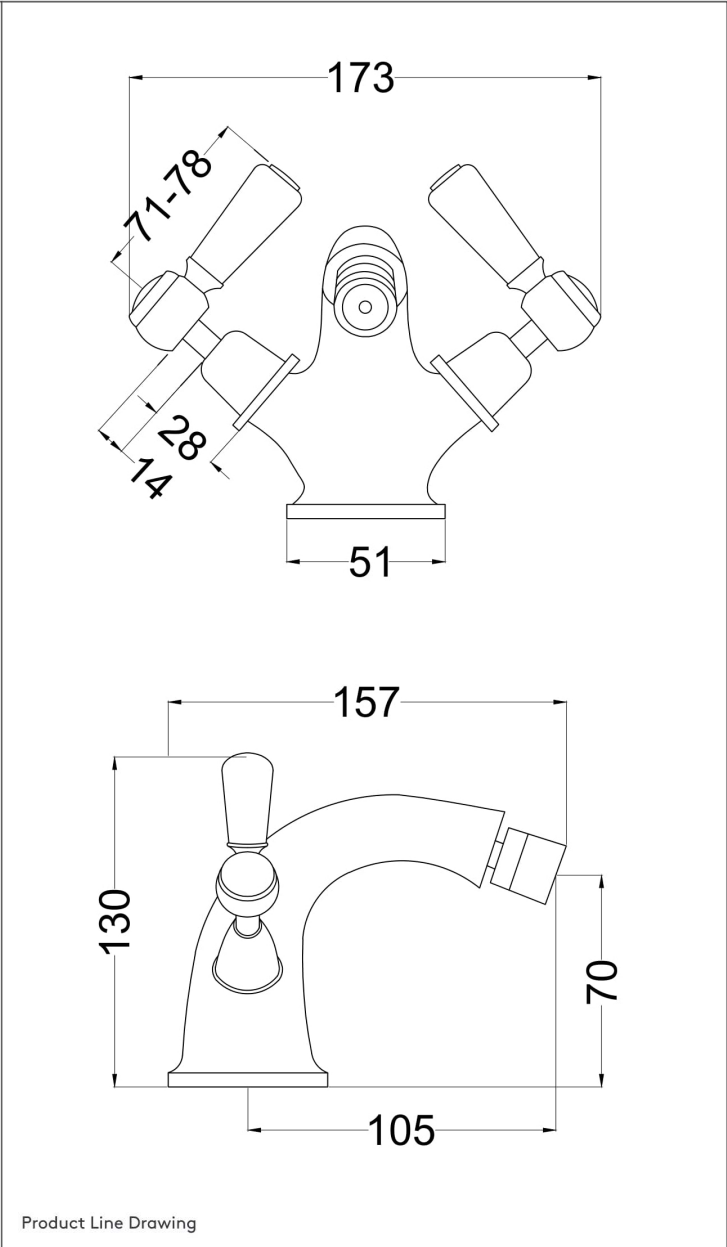

TECHNICAL DATA SHEET

BRASSWARE

TAF5310

Restore Lever Bidet Mixer (P/Up Waste)

PRODUCT DETAILS

Height:	95
Width:	50
Depth:	135
Length:	
Nett Weight:	1.6
Country of Origin:	United Kingdom
Fitting Instruction:	Yes
Product Material:	Brass
Control Type:	Manual
Waste Included:	Waste Included
WRAS Approval:	No
WRAS Approval No:	N/A
Operating Pressure (Bar):	0.1
Flow Rate (Bar/Ltr per min):	0.1/ 5 0.5/ 16 1/ 24 2/ 33 3/ 38
Valve/Cartridge Type:	Screw Down
Colour/Finish:	Chrome
Mount Type:	Deck
Waste Type:	Pop-Up
Pipe Size:	Not Applicable
Pipe Centres:	N/A

PACKAGING DETAILS

Height:	150
Width:	190
Length:	190
Gross Weight:	1.6
Box Colour:	White Cardboard Box
Box Quantity:	1
Label Colour:	White Label
Label Size:	100 x 50
Label Quantity:	1
Barcode:	5056211809555

Product Image

Product Line Drawing