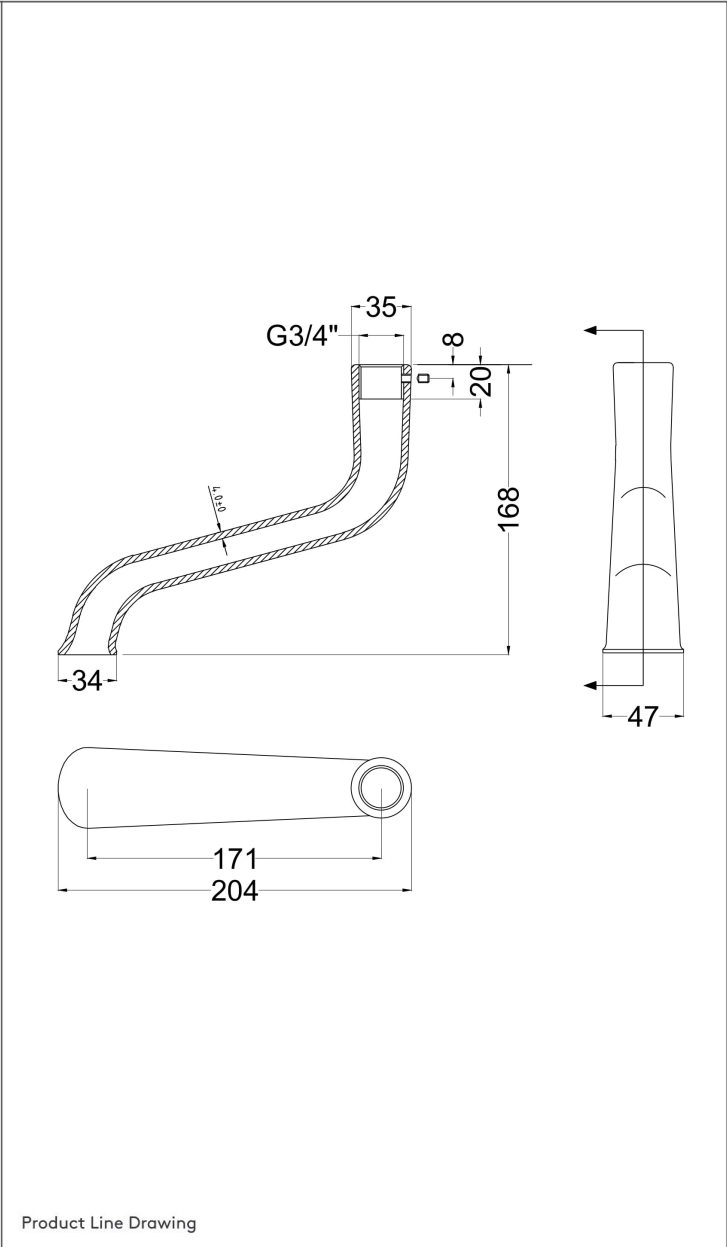

TECHNICAL DATA SHEET

BRASSWARE

TAE5132

Restore Bath Spout

Product Image

Product Line Drawing

PRODUCT DETAILS

Height:	169
Width:	35
Depth:	205
Length:	
Nett Weight:	0.64
Country of Origin:	United Kingdom
Fitting Instruction:	Yes
Product Material:	Brass
Control Type:	Not Applicable
Waste Included:	Waste Not Included
WRAS Approval:	No
WRAS Approval No:	N/A
Operating Pressure (Bar):	
Flow Rate (Bar/Ltr per min):	0.1/ N/A 0.5/ N/A 1/ N/A 2/ N/A 3/ N/A
Valve/Cartridge Type:	Not Applicable
Colour/Finish:	Chrome
Mount Type:	Not Applicable
Waste Type:	Not Applicable
Pipe Size:	Not Applicable
Pipe Centres:	N/A

PACKAGING DETAILS

Height:	50
Width:	165
Length:	210
Gross Weight:	0.64
Box Colour:	White Cardboard Box
Box Quantity:	1
Label Colour:	White Label
Label Size:	100 x 50
Label Quantity:	1
Barcode:	5056211809661