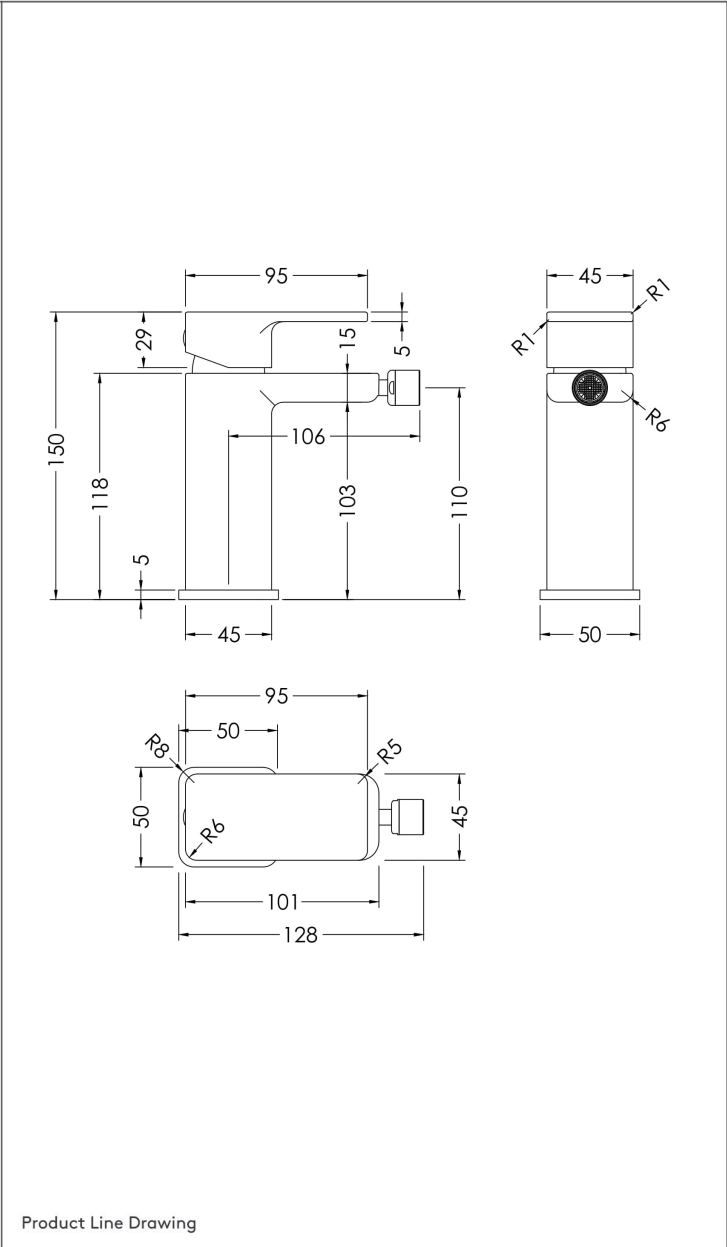

TECHNICAL DATA SHEET

BRASSWARE
TAD5110
Tranquil Mono Bidet Mixer P/Up Waste

PRODUCT DETAILS

Height:	150
Width:	50
Depth:	101
Length:	
Nett Weight:	1.64
Country of Origin:	United Kingdom
Fitting Instruction:	Yes
Product Material:	Brass
Control Type:	Manual
Waste Included:	Waste Included
WRAS Approval:	No
WRAS Approval No:	N/A
Operating Pressure (Bar):	0.2
Flow Rate (Bar/Ltr per min):	0.1/ 1.6 0.5/ 4.3 1/ 6.3 2/ 9.1 3/11.2
Valve/Cartridge Type:	Single Lever Cartridge
Colour/Finish:	Chrome
Mount Type:	Deck
Waste Type:	Pop-Up
Pipe Size:	1/2"
Pipe Centres:	N/A

PACKAGING DETAILS

Height:	95
Width:	245
Length:	275
Gross Weight:	1.64
Box Colour:	White Cardboard Box
Box Quantity:	1
Label Colour:	White Label
Label Size:	100 x 50
Label Quantity:	1
Barcode:	5056211808831

Product Image

Product Line Drawing