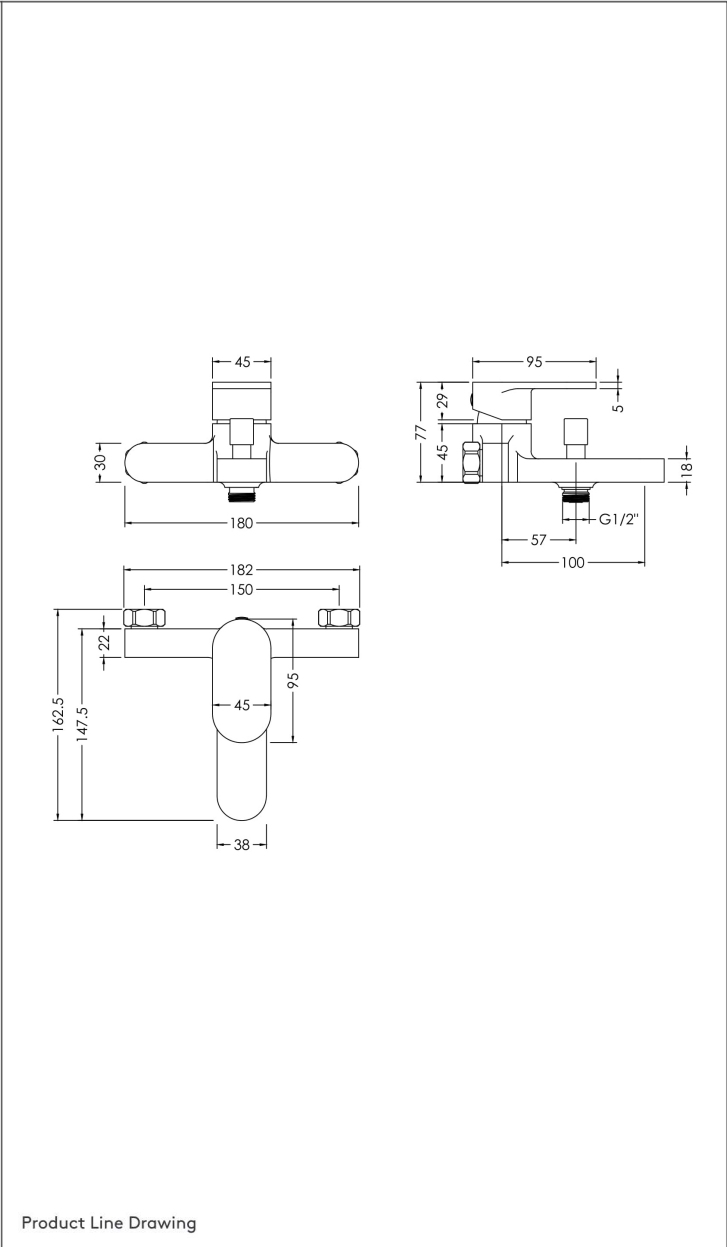

# TECHNICAL DATA SHEET

Product Image

Product Line Drawing

## BRASSWARE

TAB5127

Solitude W/M SI Bsm With Kit

## PRODUCT DETAILS

Height:	77
Width:	180
Depth:	147
Length:	
Nett Weight:	1.7
Country of Origin:	United Kingdom
Fitting Instruction:	Yes
Product Material:	Brass/ABS
Control Type:	Manual
Waste Included:	Waste Not Included
WRAS Approval:	No
WRAS Approval No:	N/A
Operating Pressure (Bar):	3
Flow Rate (Bar/Ltr per min):	0.1/ 2.6 0.5/ 6 1/ 8.4 2/ 12 3/ 14.5
Valve/Cartridge Type:	1/4 Turn Ceramic Disc
Colour/Finish:	Chrome
Mount Type:	Wall
Waste Type:	Not Applicable
Pipe Size:	3/4"
Pipe Centres:	150

## PACKAGING DETAILS

Height:	85
Width:	220
Length:	330
Gross Weight:	1.7
Box Colour:	White Cardboard Box
Box Quantity:	1
Label Colour:	White Label
Label Size:	100 x 50
Label Quantity:	1
Barcode:	5056211808220