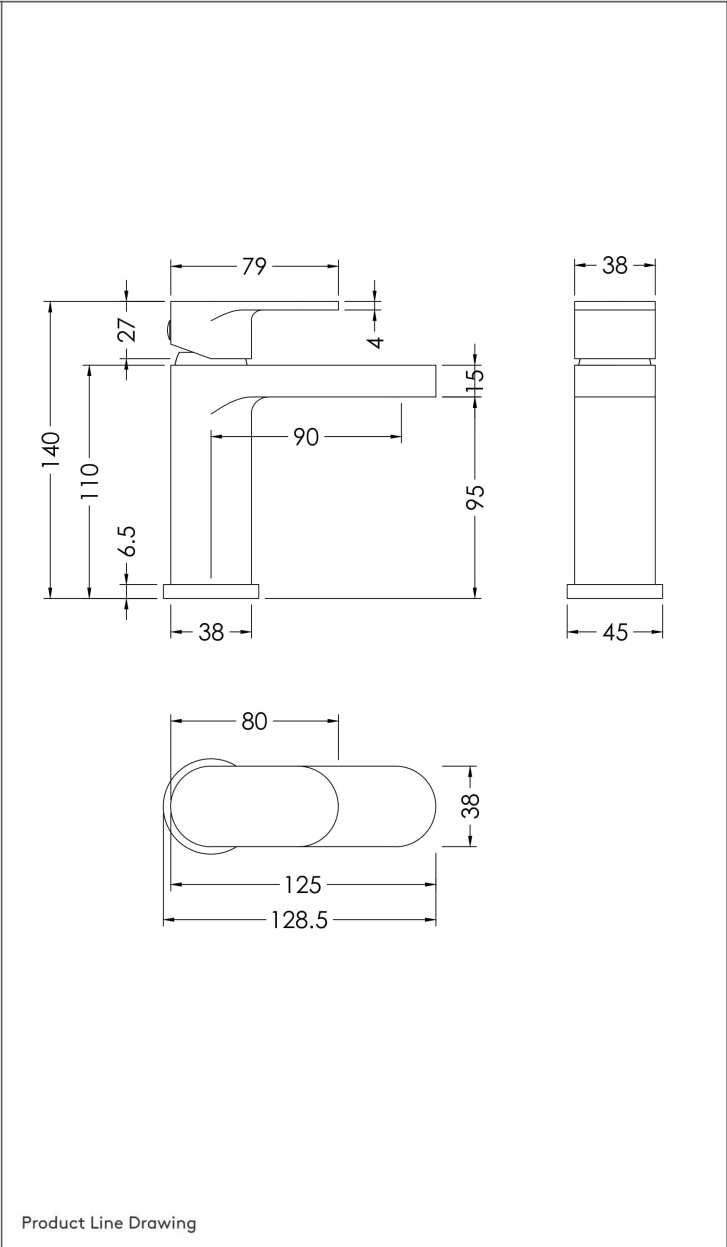

# TECHNICAL DATA SHEET

**BRASSWARE**  
**TAB5105**  
**Solitude Mini Basin Mixer (No Waste)**

PRODUCT DETAILS	
Height:	140
Width:	45
Depth:	125
Length:	
Nett Weight:	1.07
Country of Origin:	United Kingdom
Fitting Instruction:	Yes
Product Material:	Brass
Control Type:	Manual
Waste Included:	Waste Not Included
WRAS Approval:	No
WRAS Approval No:	N/A
Operating Pressure (Bar):	0.2
Flow Rate (Bar/Ltr per min):	0.1/ 2.5 0.5/ 6.9 1/10 2/14.4 3/17.7
Valve/Cartridge Type:	Single Lever Cartridge
Colour/Finish:	Chrome
Mount Type:	Deck
Waste Type:	Not Applicable
Pipe Size:	1/2"
Pipe Centres:	N/A

PACKAGING DETAILS	
Height:	95
Width:	225
Length:	275
Gross Weight:	1.07
Box Colour:	White Cardboard Box
Box Quantity:	1
Label Colour:	White Label
Label Size:	100 x 50
Label Quantity:	1
Barcode:	5056211808077

Product Image

Product Line Drawing