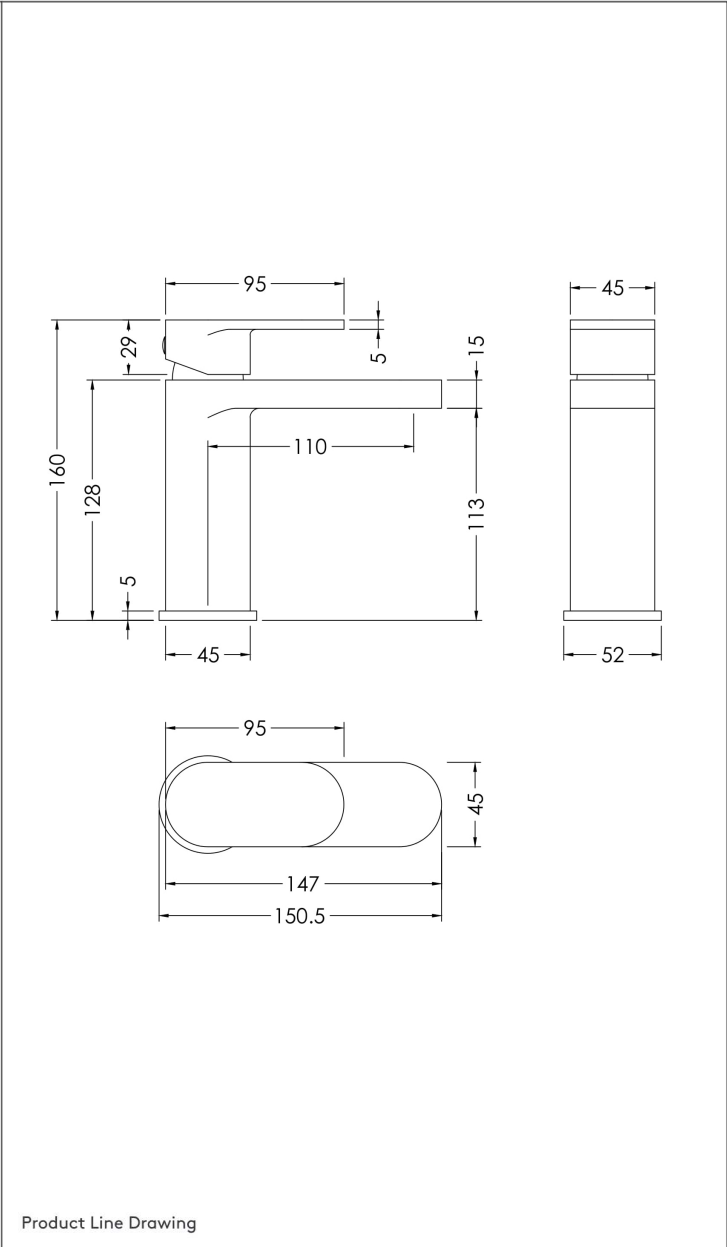

## PRODUCT DETAILS

Height:	160
Width:	52
Depth:	147
Length:	
Nett Weight:	1.56
Country of Origin:	United Kingdom
Fitting Instruction:	Yes
Product Material:	Brass
Control Type:	Manual
Waste Included:	Waste Not Included
WRAS Approval:	No
WRAS Approval No:	N/A
Operating Pressure (Bar):	0.2
Flow Rate (Bar/Ltr per min):	0.1/ 2.9 0.5/ 7.7 1/11.2 2/16.1 3/20
Valve/Cartridge Type:	Single Lever Cartridge
Colour/Finish:	Chrome
Mount Type:	Deck
Waste Type:	Not Applicable
Pipe Size:	1/2"
Pipe Centres:	N/A

## PACKAGING DETAILS

Height:	95
Width:	225
Length:	275
Gross Weight:	1.56
Box Colour:	White Cardboard Box
Box Quantity:	1
Label Colour:	White Label
Label Size:	100 x 50
Label Quantity:	1
Barcode:	5056211809142

Product Image

Product Line Drawing