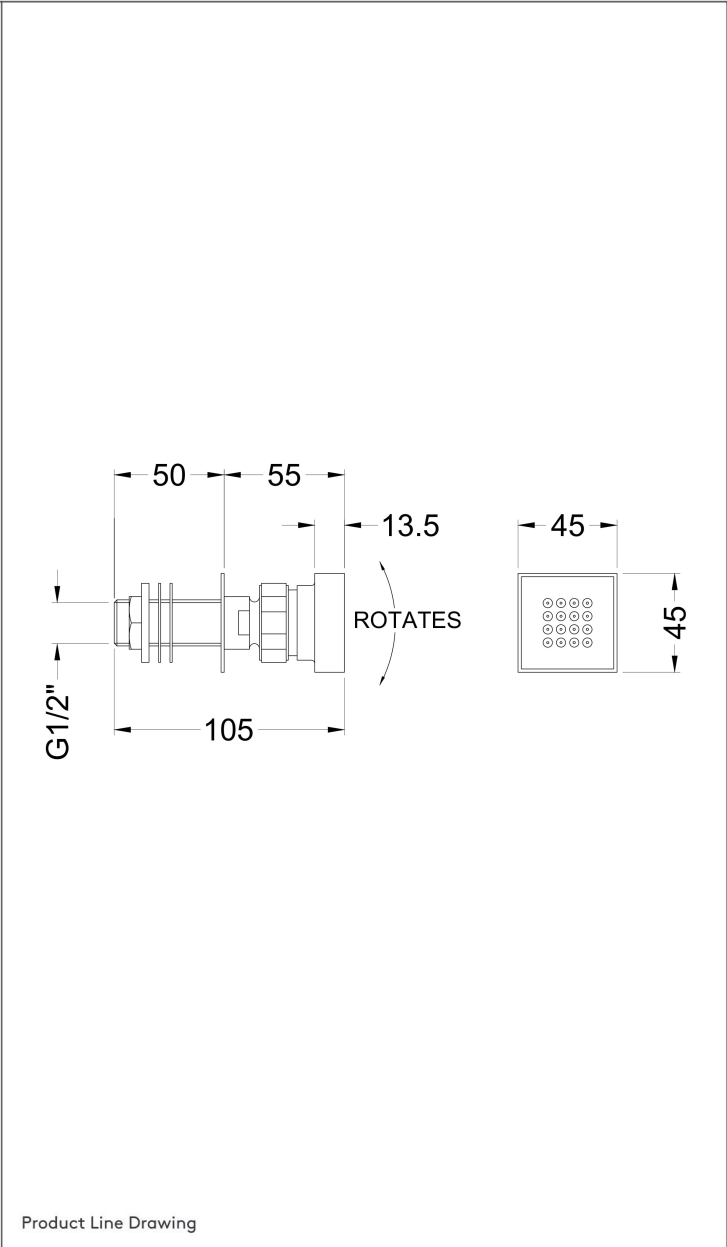

# TECHNICAL DATA SHEET

Product Image

Product Line Drawing

## SHOWERS

SHZ5155

Square Body Jet

### PRODUCT DETAILS

Height:	105		
Width:	45		
Depth:	45		
Length:			
Nett Weight:	0.41		
Country of Origin:	United Kingdom		
Fitting Instruction:	Yes		
Product Material:	Brass		
TMV2 Approval:	No	Number: N/A	
TMV3 Approval:	No	Number: N/A	
WRAS Approval:	No	Number: N/A	
Operating Pressure (Bar):			
Flow Rate (Bar/Ltr per min):	0.1/N/A	0.5/N/A	1/N/A 2/N/A 3/N/A
Valve/Cartridge Type:	Not Applicable		
Colour/Finish:	Chrome		
Mount Type:	Wall, Surface		
Outlet Elbow Supplied:	No		
Pipe Size:	Not Applicable	Centres: N/A	
Easy Clean:	No		
Head Included:	No	Function: Not Applicable	
Handset Included:	Not Appl	Function: Not Applicable	
Body Jets Included:	Yes	Quantity: 1	
Hose Included:	Not Applicable		

### PACKAGING DETAILS

Height:	106		
Width:	72		
Length:	80		
Gross Weight:	0.41		
Box Colour:	White Cardboard Box Quantity: 1		
Label Colour:	White Label	Quantity: 1	
Label Size:	100 x 50		
Barcode:	5056211810070		