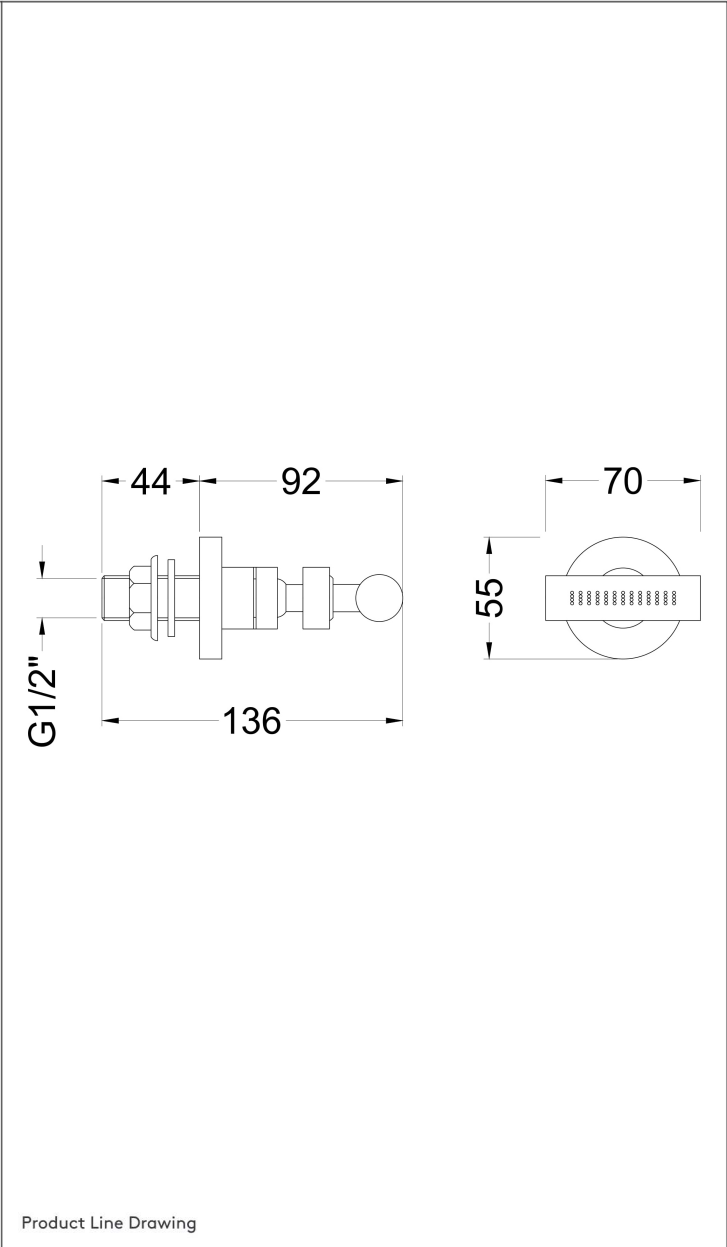

# TECHNICAL DATA SHEET

**SHOWERS**  
**SHZ5142**  
**Body Jet**

PRODUCT DETAILS	
Height:	137
Width:	70
Depth:	55
Length:	
Nett Weight:	0.5
Country of Origin:	United Kingdom
Fitting Instruction:	Yes
Product Material:	Brass
TMV2 Approval:	No Number: N/A
TMV3 Approval:	No Number: N/A
WRAS Approval:	No Number: N/A
Operating Pressure (Bar):	
Flow Rate (Bar/Ltr per min):	0.1/N/A 0.5/N/A 1/N/A 2/N/A 3/N/A
Valve/Cartridge Type:	Not Applicable
Colour/Finish:	Chrome
Mount Type:	Wall, Surface
Outlet Elbow Supplied:	No
Pipe Size:	Not Applicable Centres: N/A
Easy Clean:	Not Applicable
Head Included:	No Function: Not Applicable
Handset Included:	Not Appl Function: Not Applicable
Body Jets Included:	Yes Quantity: 1
Hose Included:	Not Applicable

PACKAGING DETAILS	
Height:	85
Width:	70
Length:	140
Gross Weight:	0.5
Box Colour:	White Cardboard Box Quantity: 1
Label Colour:	White Label Quantity: 1
Label Size:	100 x 50
Barcode:	5056211809968