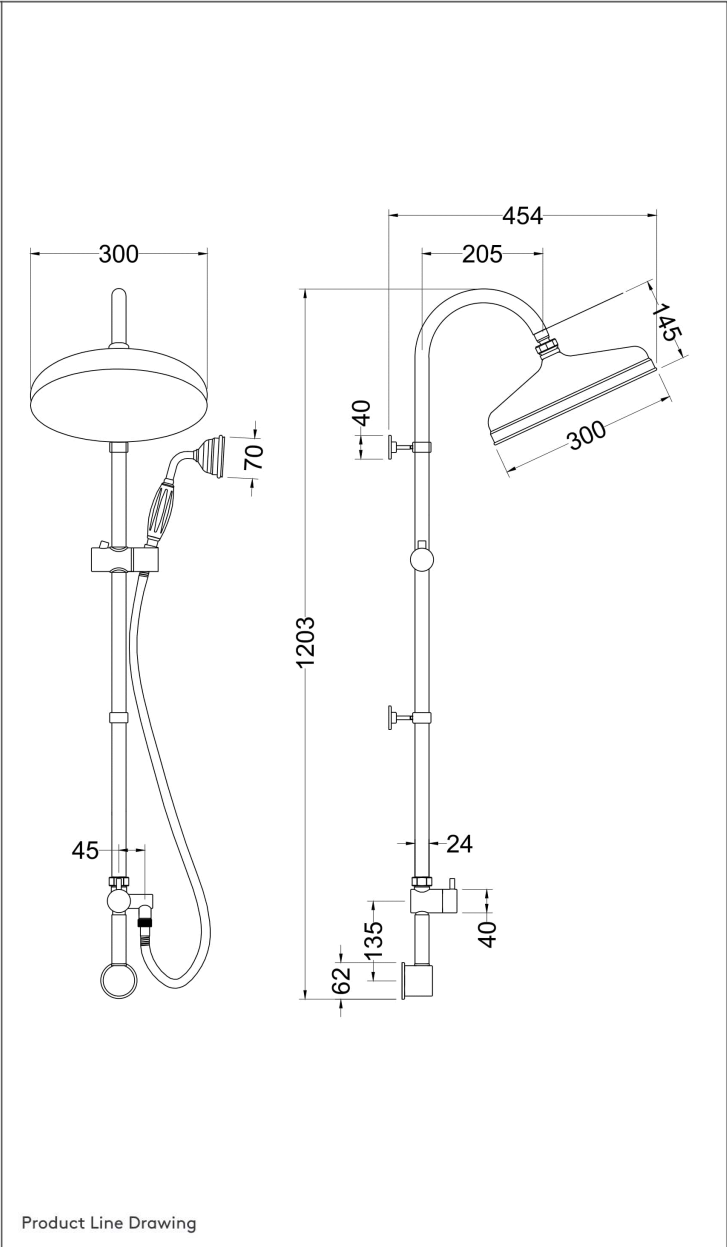

TECHNICAL DATA SHEET

Product Image

Product Line Drawing

SHOWERS

SHE5352

Restore Rigid Riser Kit With Elbow

PRODUCT DETAILS

Height:	1205
Width:	300
Depth:	455
Length:	
Nett Weight:	14
Country of Origin:	United Kingdom
Fitting Instruction:	Yes
Product Material:	Brass/ABS
TMV2 Approval:	No Number: N/A
TMV3 Approval:	No Number: N/A
WRAS Approval:	No Number: N/A
Operating Pressure (Bar):	1
Flow Rate (Bar/Ltr per min):	0.1/N/A 0.5/N/A 1/N/A 2/N/A 3/N/A
Valve/Cartridge Type:	Not Applicable
Colour/Finish:	Chrome
Mount Type:	Surface, Wall
Outlet Elbow Supplied:	No
Pipe Size:	15 mm (1/2" Bsp) Centres: N/A
Easy Clean:	No
Head Included:	Yes Function: Single
Handset Included:	Yes Function: Single Setting
Body Jets Included:	No Quantity: Not Applicable
Hose Included:	Yes

PACKAGING DETAILS

Height:	175
Width:	260
Length:	1100
Gross Weight:	14
Box Colour:	White Cardboard Box Quantity: 1
Label Colour:	White Label Quantity: 1
Label Size:	100 x 50
Barcode:	5056211809708