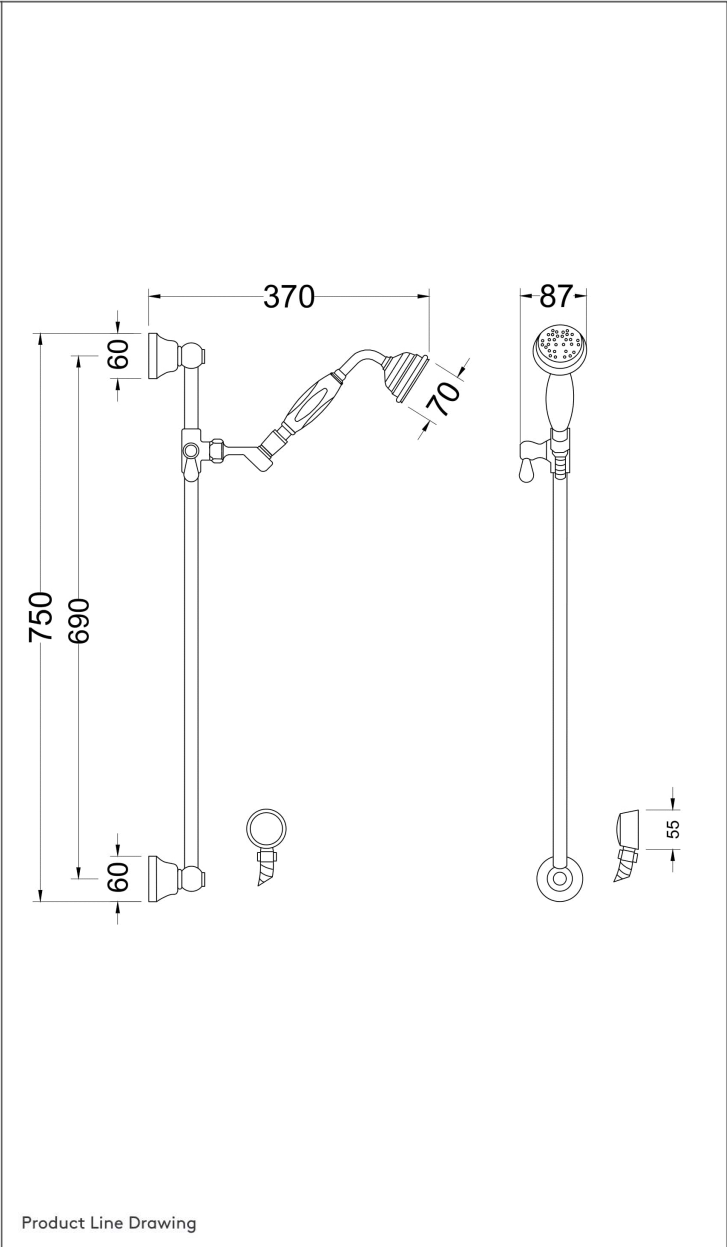

## SHOWERS

SHE5351

Restore Slide Rail Kit

### PRODUCT DETAILS

Height:	750		
Width:	70		
Depth:	150		
Length:			
Nett Weight:	2		
Country of Origin:	United Kingdom		
Fitting Instruction:	Yes		
Product Material:	Brass		
TMV2 Approval:	No	Number: N/A	
TMV3 Approval:	No	Number: N/A	
WRAS Approval:	No	Number: N/A	
Operating Pressure (Bar):	0.1		
Flow Rate (Bar/Ltr per min):	0.1/N/A 0.5/N/A 1/N/A 2/N/A 3/N/A		
Valve/Cartridge Type:	Not Applicable		
Colour/Finish:	Chrome		
Mount Type:	Wall, Surface		
Outlet Elbow Supplied:	Yes		
Pipe Size:	15 mm (1/2" Bsp)		Centres: N/A
Easy Clean:	No		
Head Included:	No	Function: Not Applicable	
Handset Included:	Yes	Function: Single Setting	
Body Jets Included:	No	Quantity: Not Applicable	
Hose Included:	Yes		

### PACKAGING DETAILS

Height:	80		
Width:	125		
Length:	785		
Gross Weight:	2		
Box Colour:	White Cardboard Box Quantity: 1		
Label Colour:	White Label	Quantity: 1	
Label Size:	100 x 50		
Barcode:	5056211809692		

Product Image

Product Line Drawing