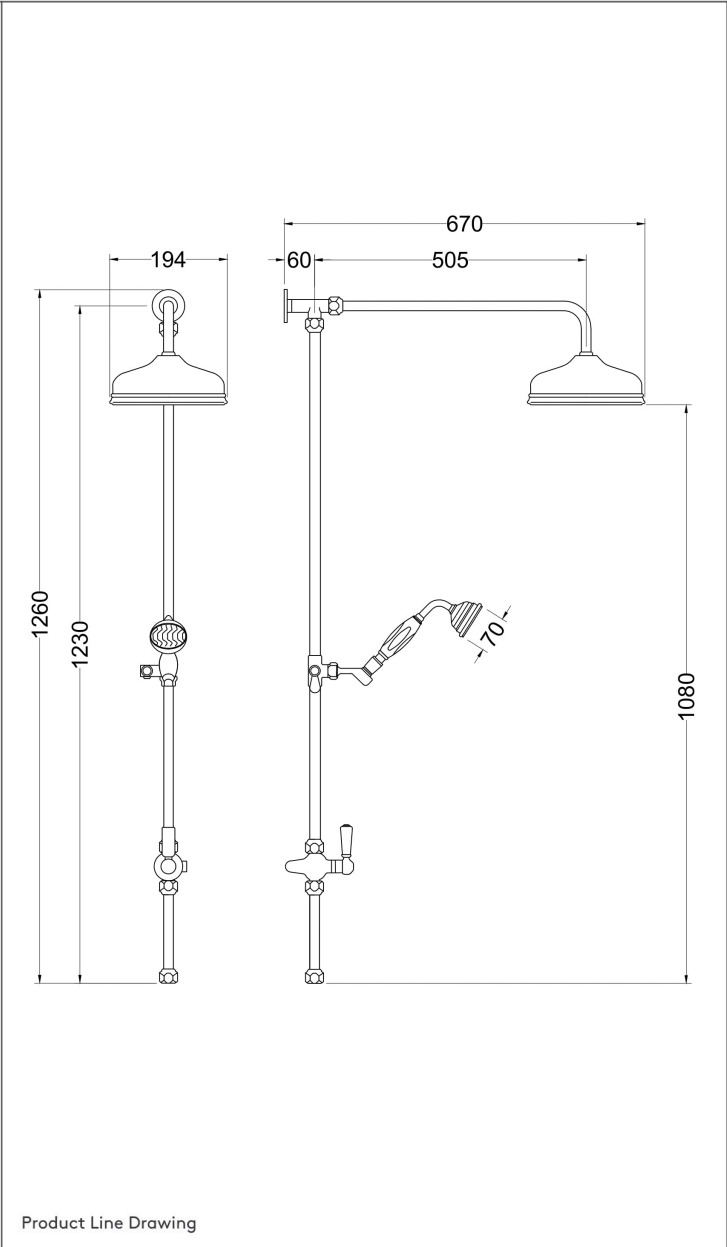

TECHNICAL DATA SHEET

SHOWERS

SHE5350

Restore Grand Rigid Riser Shower Kit

Product Image

Product Line Drawing

PRODUCT DETAILS

Height:	1260		
Width:	194		
Depth:	670		
Length:			
Nett Weight:	5.2		
Country of Origin:	United Kingdom		
Fitting Instruction:	Yes		
Product Material:	Brass		
TMV2 Approval:	No	Number: N/A	
TMV3 Approval:	No	Number: N/A	
WRAS Approval:	No	Number: N/A	
Operating Pressure (Bar):	0.5		
Flow Rate (Bar/Ltr per min):	0.1/N/A	0.5/N/A	1/N/A 2/N/A 3/N/A
Valve/Cartridge Type:	Not Applicable		
Colour/Finish:	Chrome		
Mount Type:	Surface, Wall		
Outlet Elbow Supplied:	No		
Pipe Size:	18 mm	Centres: N/A	
Easy Clean:	No		
Head Included:	Yes	Function: Single	
Handset Included:	Yes	Function: Single Setting	
Body Jets Included:	No	Quantity: Not Applicable	
Hose Included:	Yes		

PACKAGING DETAILS

Height:	110		
Width:	240		
Length:	1100		
Gross Weight:	5.2		
Box Colour:	White Cardboard Box Quantity: 1		
Label Colour:	White Label	Quantity: 1	
Label Size:	100 x 50		
Barcode:	5056211809685		