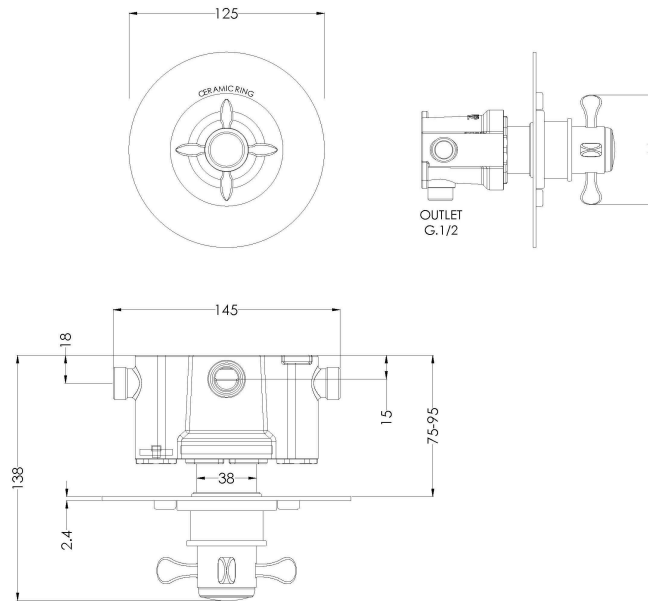

## SHOWERS

**SHE5320**

**Restore Thermostatic Temp Control Valve**

### PRODUCT DETAILS

Height:	125		
Width:	125		
Depth:	138		
Length:			
Nett Weight:	2		
Country of Origin:	United Kingdom		
Fitting Instruction:	Yes		
Product Material:	Brass/ABS		
TMV2 Approval:	No	Number: N/A	
TMV3 Approval:	No	Number: N/A	
WRAS Approval:	No	Number: N/A	
Operating Pressure (Bar):	0.1		
Flow Rate (Bar/Ltr per min):	0.1/5.8	0.5/15.1	1/21.6 2/30.7 3/37.6
Valve/Cartridge Type:	Not Applicable		
Colour/Finish:	Chrome		
Mount Type:	Wall, Recessed		
Outlet Elbow Supplied:	No		
Pipe Size:	15 mm (1/2" Bsp)	Centres: N/A	
Easy Clean:	Not Applicable		
Head Included:	No	Function: Not Applicable	
Handset Included:	No	Function: Not Applicable	
Body Jets Included:	No	Quantity: Not Applicable	
Hose Included:	Not Applicable		

### PACKAGING DETAILS

Height:	121		
Width:	181		
Length:	246		
Gross Weight:	2		
Box Colour:	White Cardboard Box Quantity: 1		
Label Colour:	White Label	Quantity: 1	
Label Size:	100 x 50		
Barcode:	5056211809630		

Product Image

Product Line Drawing