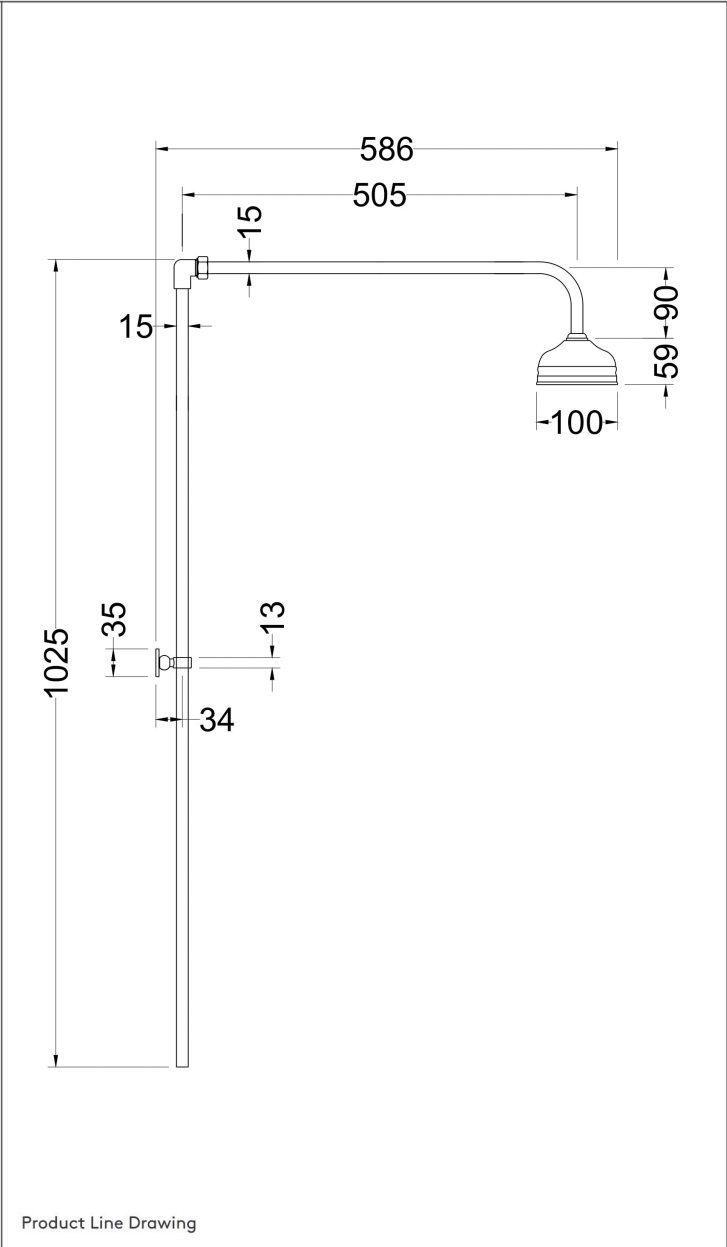

# TECHNICAL DATA SHEET

Product Image

Product Line Drawing

## SHOWERS

SHE5156

Restore Rigid Riser Kit

### PRODUCT DETAILS

Height:	1025
Width:	100
Depth:	570
Length:	
Nett Weight:	1.63
Country of Origin:	United Kingdom
Fitting Instruction:	Yes
Product Material:	Brass
TMV2 Approval:	No Number: N/A
TMV3 Approval:	No Number: N/A
WRAS Approval:	No Number: N/A
Operating Pressure (Bar):	0.1
Flow Rate (Bar/Ltr per min):	0.1/N/A 0.5/N/A 1/N/A 2/N/A 3/N/A
Valve/Cartridge Type:	Not Applicable
Colour/Finish:	Chrome
Mount Type:	Surface, Wall
Outlet Elbow Supplied:	No
Pipe Size:	15 mm (1/2" Bsp) Centres: N/A
Easy Clean:	No
Head Included:	Yes Function: Single
Handset Included:	No Function: Not Applicable
Body Jets Included:	No Quantity: Not Applicable
Hose Included:	No

### PACKAGING DETAILS

Height:	75
Width:	130
Length:	1080
Gross Weight:	1.63
Box Colour:	White Cardboard Box Quantity: 1
Label Colour:	White Label Quantity: 1
Label Size:	100 x 50
Barcode:	5056211809746