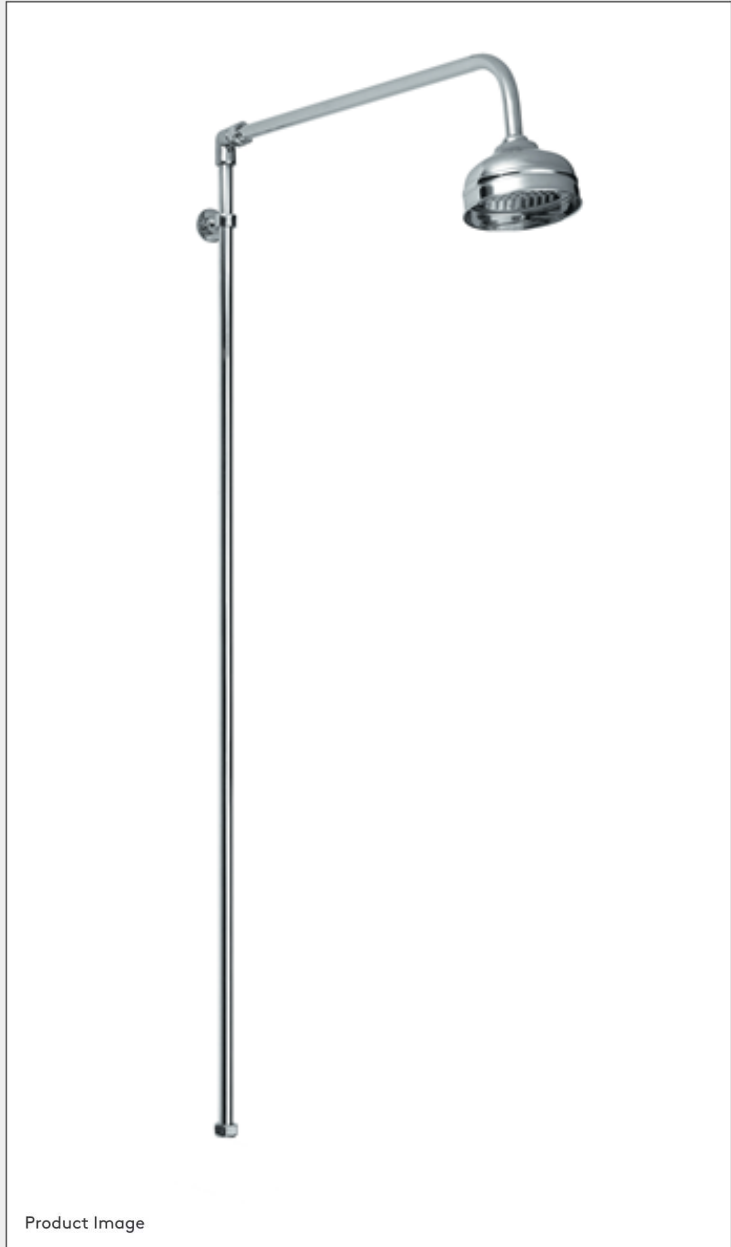

# TECHNICAL DATA SHEET

Product Image

Product Line Drawing

## SHOWERS

SHE5156

Restore Rigid Riser Kit

### PRODUCT DETAILS

Height:	1025
Width:	100
Depth:	570
Length:	
Nett Weight:	1.63
Country of Origin:	United Kingdom
Fitting Instruction:	Yes
Product Material:	Brass
TMV2 Approval:	No Number: N/A
TMV3 Approval:	No Number: N/A
WRAS Approval:	No Number: N/A
Operating Pressure (Bar):	0.1
Flow Rate (Bar/Ltr per min):	0.1/N/A 0.5/N/A 1/N/A 2/N/A 3/N/A
Valve/Cartridge Type:	Not Applicable
Colour/Finish:	Chrome
Mount Type:	Surface, Wall
Outlet Elbow Supplied:	No
Pipe Size:	15 mm (1/2" Bsp) Centres: N/A
Easy Clean:	No
Head Included:	Yes Function: Single
Handset Included:	No Function: Not Applicable
Body Jets Included:	No Quantity: Not Applicable
Hose Included:	No

### PACKAGING DETAILS

Height:	75
Width:	130
Length:	1080
Gross Weight:	1.63
Box Colour:	White Cardboard Box Quantity: 1
Label Colour:	White Label Quantity: 1
Label Size:	100 x 50
Barcode:	5056211809746