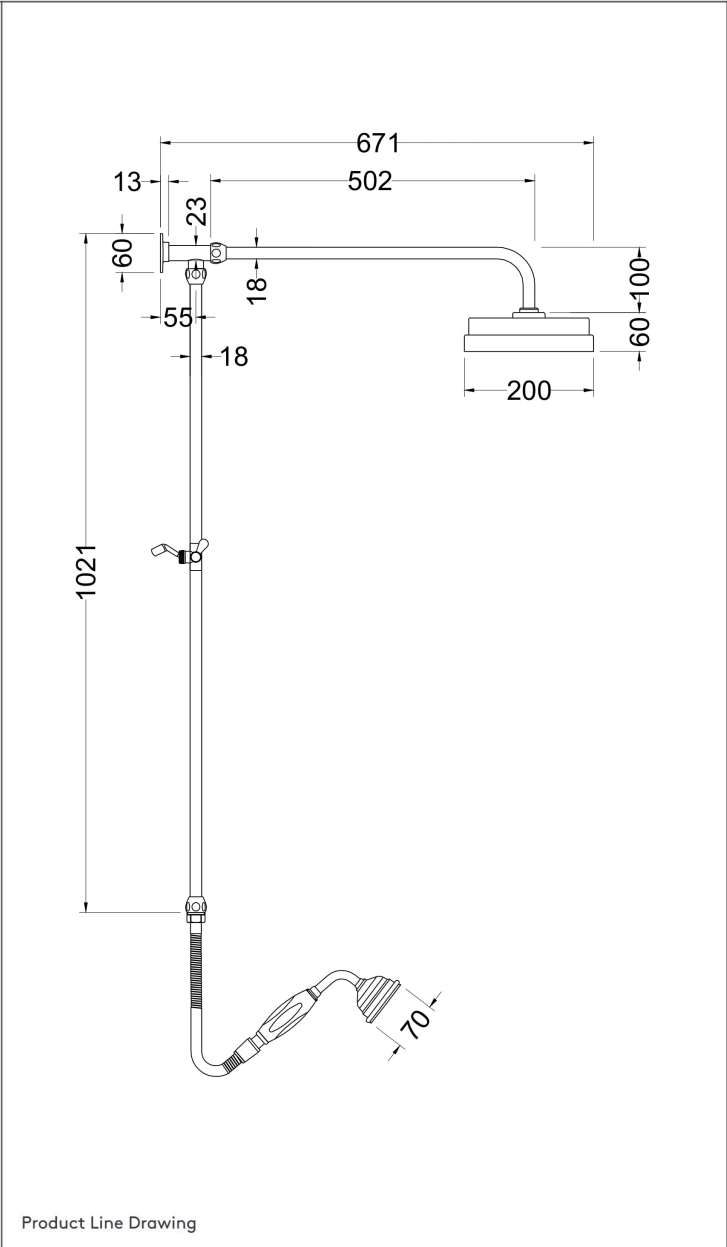

# TECHNICAL DATA SHEET

Product Image

Product Line Drawing

## SHOWERS

SHE5155

Restore Luxury Rigid Riser Kit

### PRODUCT DETAILS

Height:	1081
Width:	160
Depth:	635
Length:	
Nett Weight:	3.85
Country of Origin:	United Kingdom
Fitting Instruction:	Yes
Product Material:	Brass
TMV2 Approval:	No Number: N/A
TMV3 Approval:	No Number: N/A
WRAS Approval:	No Number: N/A
Operating Pressure (Bar):	0.5
Flow Rate (Bar/Ltr per min):	0.1/N/A 0.5/N/A 1/N/A 2/N/A 3/N/A
Valve/Cartridge Type:	Not Applicable
Colour/Finish:	Chrome
Mount Type:	Wall, Surface
Outlet Elbow Supplied:	No
Pipe Size:	15 mm (1/2" Bsp) Centres: N/A
Easy Clean:	No
Head Included:	Yes Function: Single
Handset Included:	Yes Function: Single Setting
Body Jets Included:	No Quantity: Not Applicable
Hose Included:	Yes

### PACKAGING DETAILS

Height:	110
Width:	210
Length:	1020
Gross Weight:	3.85
Box Colour:	White Cardboard Box Quantity: 1
Label Colour:	White Label Quantity: 1
Label Size:	100 x 50
Barcode:	5056211809739