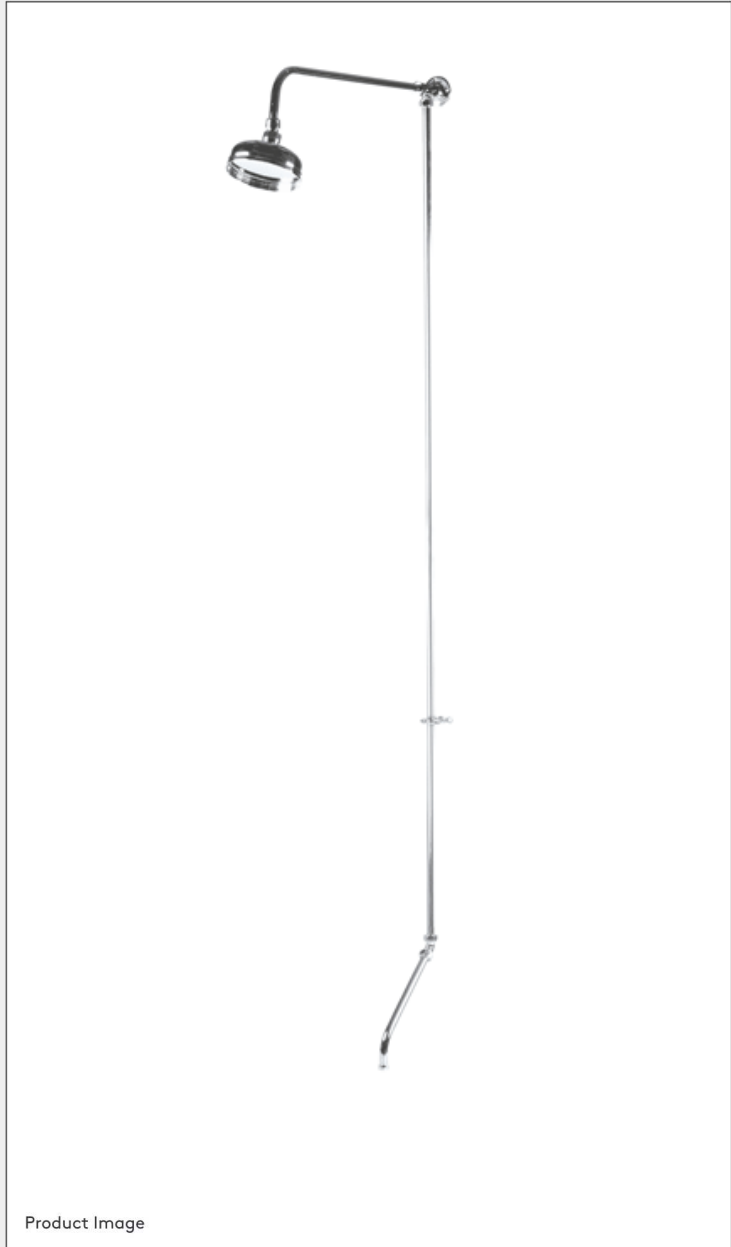

TECHNICAL DATA SHEET

SHOWERS

SHE5154

Restore Rigid Riser Swivel For Bsm

PRODUCT DETAILS

Height:	1025		
Width:	100		
Depth:	570		
Length:			
Nett Weight:	2.6		
Country of Origin:	United Kingdom		
Fitting Instruction:	Yes		
Product Material:	Brass		
TMV2 Approval:	No	Number: N/A	
TMV3 Approval:	No	Number: N/A	
WRAS Approval:	No	Number: N/A	
Operating Pressure (Bar):	0.1		
Flow Rate (Bar/Ltr per min):	0.1/N/A 0.5/N/A 1/N/A 2/N/A 3/N/A		
Valve/Cartridge Type:	Not Applicable		
Colour/Finish:	Chrome		
Mount Type:	Surface, Wall		
Outlet Elbow Supplied:	No		
Pipe Size:	15 mm (1/2" Bsp)		Centres: N/A
Easy Clean:	No		
Head Included:	Yes	Function: Single	
Handset Included:	No	Function: Not Applicable	
Body Jets Included:	No	Quantity: Not Applicable	
Hose Included:	No		

PACKAGING DETAILS

Height:	115		
Width:	170		
Length:	1520		
Gross Weight:	2.6		
Box Colour:	White Cardboard Box Quantity: 1		
Label Colour:	White Label	Quantity: 1	
Label Size:	100 x 50		
Barcode:	5056211809722		

Product Image

Product Line Drawing