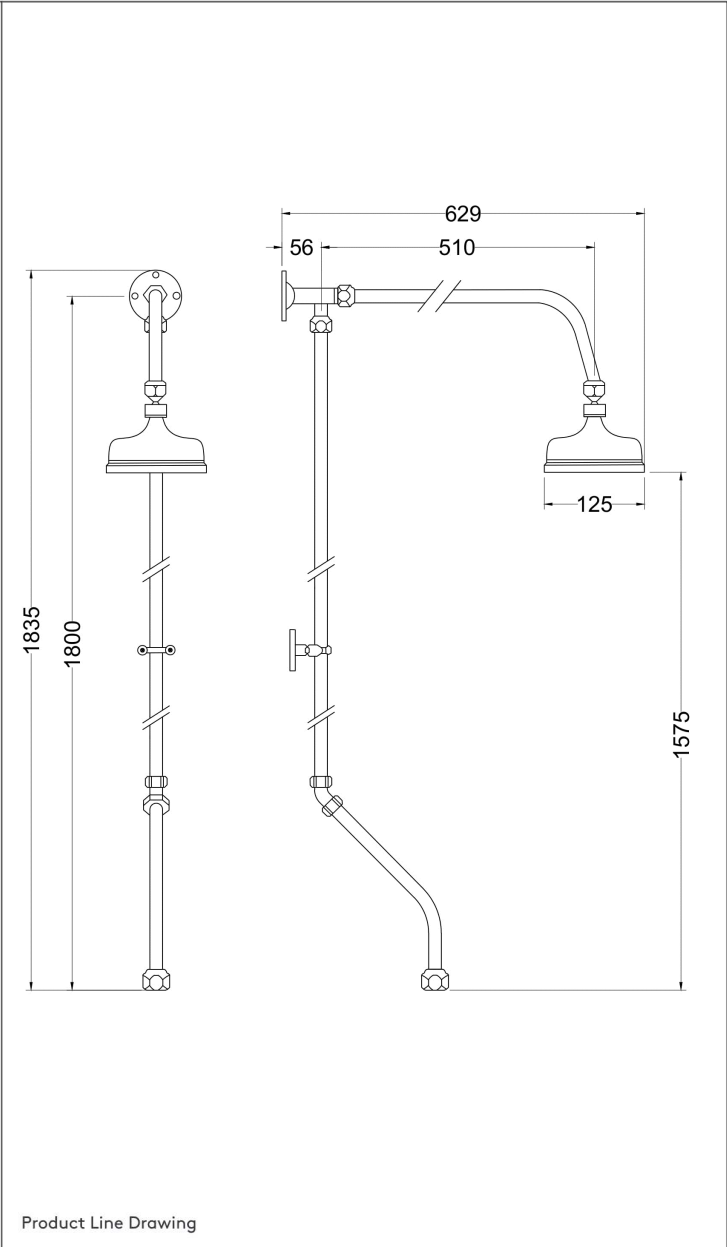

TECHNICAL DATA SHEET

SHOWERS

SHE5154

Restore Rigid Riser Swivel For Bsm

PRODUCT DETAILS

Height:	1025		
Width:	100		
Depth:	570		
Length:			
Nett Weight:	2.6		
Country of Origin:	United Kingdom		
Fitting Instruction:	Yes		
Product Material:	Brass		
TMV2 Approval:	No	Number: N/A	
TMV3 Approval:	No	Number: N/A	
WRAS Approval:	No	Number: N/A	
Operating Pressure (Bar):	0.1		
Flow Rate (Bar/Ltr per min):	0.1/N/A 0.5/N/A 1/N/A 2/N/A 3/N/A		
Valve/Cartridge Type:	Not Applicable		
Colour/Finish:	Chrome		
Mount Type:	Surface, Wall		
Outlet Elbow Supplied:	No		
Pipe Size:	15 mm (1/2" Bsp)		Centres: N/A
Easy Clean:	No		
Head Included:	Yes	Function: Single	
Handset Included:	No	Function: Not Applicable	
Body Jets Included:	No	Quantity: Not Applicable	
Hose Included:	No		

PACKAGING DETAILS

Height:	115		
Width:	170		
Length:	1520		
Gross Weight:	2.6		
Box Colour:	White Cardboard Box Quantity: 1		
Label Colour:	White Label	Quantity: 1	
Label Size:	100 x 50		
Barcode:	5056211809722		

Product Image

Product Line Drawing