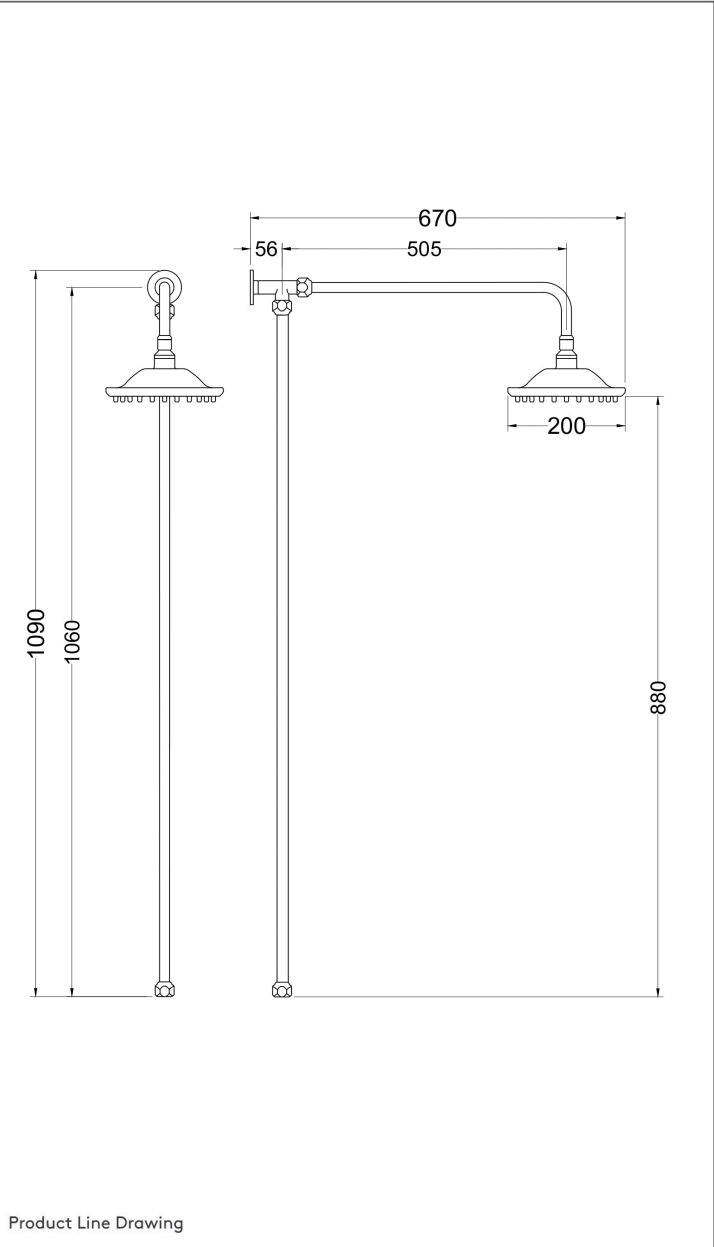

## SHOWERS

SHE5153

Restore Rigid Riser Kit

### PRODUCT DETAILS

Height:	1085		
Width:	150		
Depth:	565		
Length:			
Nett Weight:	1.1		
Country of Origin:	United Kingdom		
Fitting Instruction:	Yes		
Product Material:	Brass		
TMV2 Approval:	No	Number: N/A	
TMV3 Approval:	No	Number: N/A	
WRAS Approval:	No	Number: N/A	
Operating Pressure (Bar):	0.5		
Flow Rate (Bar/Ltr per min):	0.1/N/A 0.5/N/A 1/N/A 2/N/A 3/N/A		
Valve/Cartridge Type:	Not Applicable		
Colour/Finish:	Chrome		
Mount Type:	Surface, Wall		
Outlet Elbow Supplied:	No		
Pipe Size:	18 mm	Centres: N/A	
Easy Clean:	No		
Head Included:	Yes	Function: Single	
Handset Included:	No	Function: Not Applicable	
Body Jets Included:	No	Quantity: Not Applicable	
Hose Included:	No		

### PACKAGING DETAILS

Height:	175		
Width:	260		
Length:	1100		
Gross Weight:	1.1		
Box Colour:	White Cardboard Box Quantity: 1		
Label Colour:	White Label	Quantity: 1	
Label Size:	100 x 50		
Barcode:	5056211809715		

Product Image

Product Line Drawing