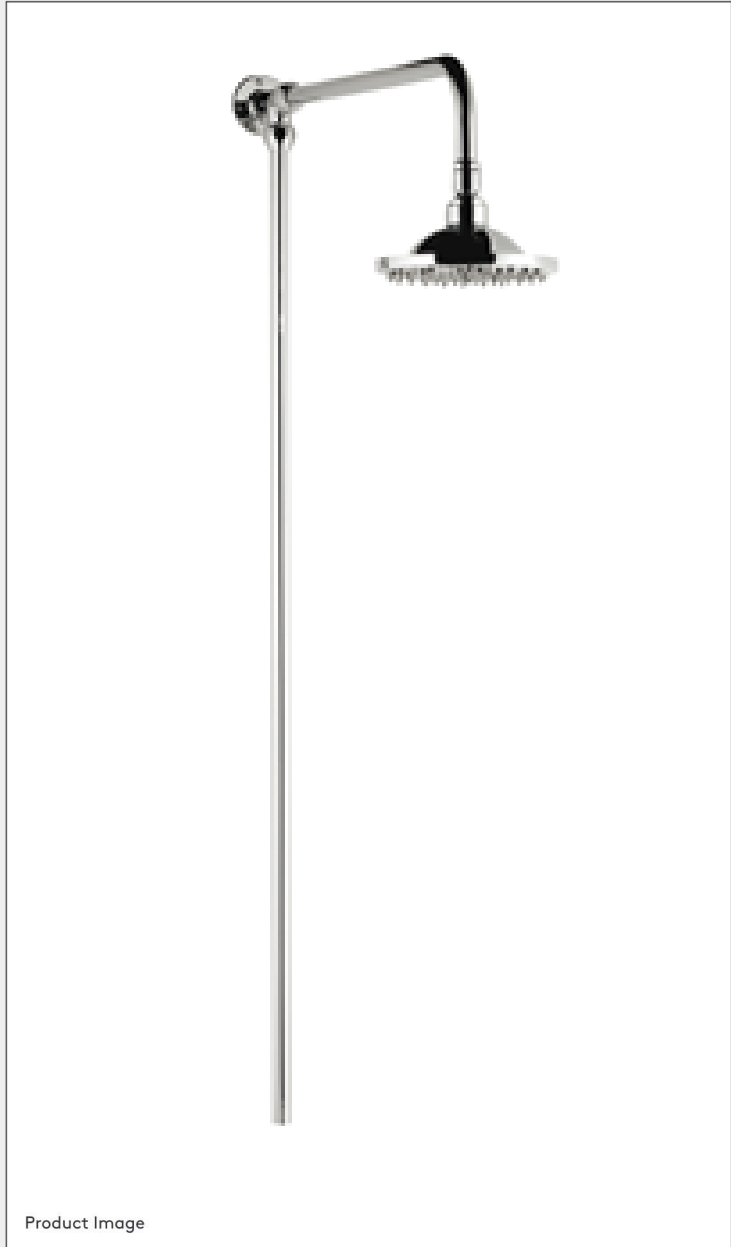

## SHOWERS

SHE5153

Restore Rigid Riser Kit

### PRODUCT DETAILS

Height:	1085		
Width:	150		
Depth:	565		
Length:			
Nett Weight:	1.1		
Country of Origin:	United Kingdom		
Fitting Instruction:	Yes		
Product Material:	Brass		
TMV2 Approval:	No	Number: N/A	
TMV3 Approval:	No	Number: N/A	
WRAS Approval:	No	Number: N/A	
Operating Pressure (Bar):	0.5		
Flow Rate (Bar/Ltr per min):	0.1/N/A 0.5/N/A 1/N/A 2/N/A 3/N/A		
Valve/Cartridge Type:	Not Applicable		
Colour/Finish:	Chrome		
Mount Type:	Surface, Wall		
Outlet Elbow Supplied:	No		
Pipe Size:	18 mm	Centres: N/A	
Easy Clean:	No		
Head Included:	Yes	Function: Single	
Handset Included:	No	Function: Not Applicable	
Body Jets Included:	No	Quantity: Not Applicable	
Hose Included:	No		

### PACKAGING DETAILS

Height:	175		
Width:	260		
Length:	1100		
Gross Weight:	1.1		
Box Colour:	White Cardboard Box Quantity: 1		
Label Colour:	White Label	Quantity: 1	
Label Size:	100 x 50		
Barcode:	5056211809715		