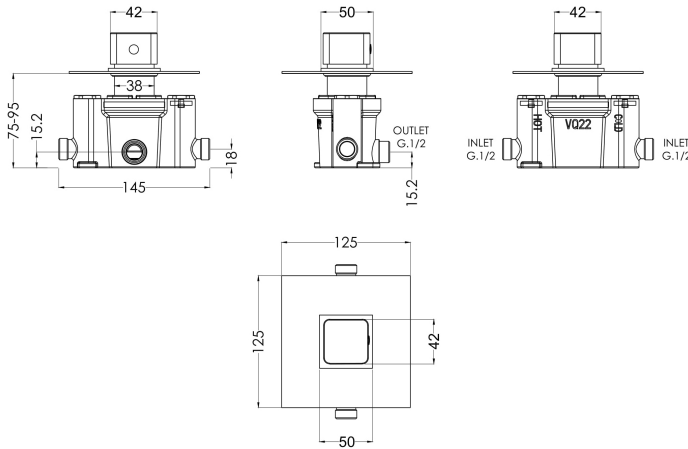

TECHNICAL DATA SHEET

Product Image

Product Line Drawing

SHOWERS

SHD5120

Tranquil Thermostatic Temp Control Valve

PRODUCT DETAILS

Height:	125
Width:	125
Depth:	135
Length:	
Nett Weight:	1
Country of Origin:	United Kingdom
Fitting Instruction:	Yes
Product Material:	Brass/ABS
TMV2 Approval:	No Number: N/A
TMV3 Approval:	No Number: N/A
WRAS Approval:	No Number: N/A
Operating Pressure (Bar):	0.1
Flow Rate (Bar/Ltr per min):	0.1/5.8 0.5/15.1 1/21.6 2/30.7 3/37.6
Valve/Cartridge Type:	Not Applicable
Colour/Finish:	Chrome
Mount Type:	Recessed, Wall
Outlet Elbow Supplied:	No
Pipe Size:	15 mm (1/2" Bsp) Centres: N/A
Easy Clean:	Not Applicable
Head Included:	No Function: Not Applicable
Handset Included:	No Function: Not Applicable
Body Jets Included:	No Quantity: Not Applicable
Hose Included:	Not Applicable

PACKAGING DETAILS

Height:	121
Width:	181
Length:	246
Gross Weight:	1
Box Colour:	White Cardboard Box Quantity: 1
Label Colour:	White Label Quantity: 1
Label Size:	100 x 50
Barcode:	5056211809050