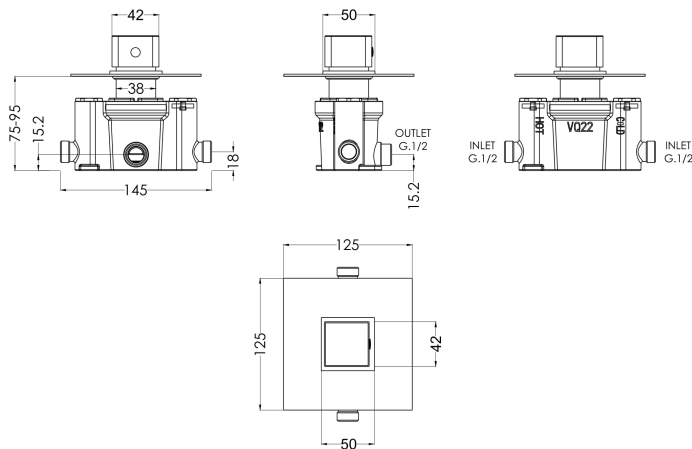

TECHNICAL DATA SHEET

Product Image

Product Line Drawing

SHOWERS

SHC5120

Revival Thermostatic Temp Control Valve

PRODUCT DETAILS

Height:	125
Width:	125
Depth:	135
Length:	
Nett Weight:	1
Country of Origin:	United Kingdom
Fitting Instruction:	Yes
Product Material:	Brass/ABS
TMV2 Approval:	No Number: N/A
TMV3 Approval:	No Number: N/A
WRAS Approval:	No Number: N/A
Operating Pressure (Bar):	0.1
Flow Rate (Bar/Ltr per min):	0.1/5.8 0.5/15.1 1/21.6 2/30.7 3/37.6
Valve/Cartridge Type:	Not Applicable
Colour/Finish:	Chrome
Mount Type:	Recessed, Wall
Outlet Elbow Supplied:	No
Pipe Size:	15 mm (1/2" Bsp) Centres: N/A
Easy Clean:	Not Applicable
Head Included:	No Function: Not Applicable
Handset Included:	No Function: Not Applicable
Body Jets Included:	No Quantity: Not Applicable
Hose Included:	Not Applicable

PACKAGING DETAILS

Height:	121
Width:	181
Length:	246
Gross Weight:	1
Box Colour:	White Cardboard Box Quantity: 1
Label Colour:	White Label Quantity: 1
Label Size:	100 x 50
Barcode:	5056211808695