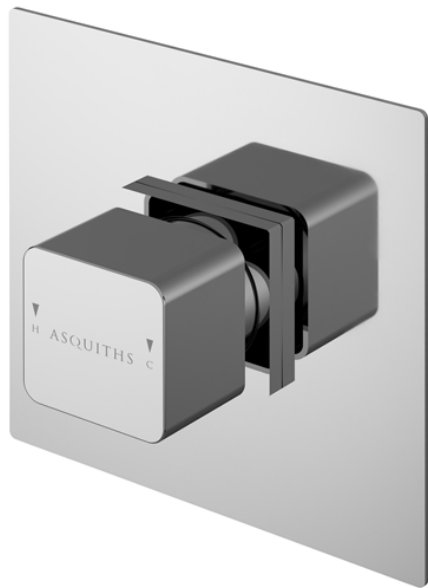

TECHNICAL DATA SHEET

Product Image

Product Line Drawing

SHOWERS

SHC5120

Revival Thermostatic Temp Control Valve

PRODUCT DETAILS

Height:	125
Width:	125
Depth:	135
Length:	
Nett Weight:	1
Country of Origin:	United Kingdom
Fitting Instruction:	Yes
Product Material:	Brass/ABS
TMV2 Approval:	No Number: N/A
TMV3 Approval:	No Number: N/A
WRAS Approval:	No Number: N/A
Operating Pressure (Bar):	0.1
Flow Rate (Bar/Ltr per min):	0.1/5.8 0.5/15.1 1/21.6 2/30.7 3/37.6
Valve/Cartridge Type:	Not Applicable
Colour/Finish:	Chrome
Mount Type:	Recessed, Wall
Outlet Elbow Supplied:	No
Pipe Size:	15 mm (1/2" Bsp) Centres: N/A
Easy Clean:	Not Applicable
Head Included:	No Function: Not Applicable
Handset Included:	No Function: Not Applicable
Body Jets Included:	No Quantity: Not Applicable
Hose Included:	Not Applicable

PACKAGING DETAILS

Height:	121
Width:	181
Length:	246
Gross Weight:	1
Box Colour:	White Cardboard Box Quantity: 1
Label Colour:	White Label Quantity: 1
Label Size:	100 x 50
Barcode:	5056211808695