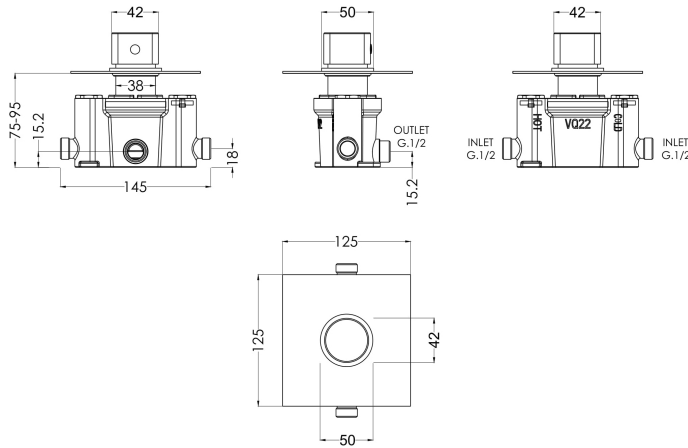

# TECHNICAL DATA SHEET

Product Line Drawing

### PRODUCT DETAILS

Height:	125
Width:	125
Depth:	135
Length:	
Nett Weight:	1
Country of Origin:	United Kingdom
Fitting Instruction:	Yes
Product Material:	Brass/ABS
TMV2 Approval:	No Number: N/A
TMV3 Approval:	No Number: N/A
WRAS Approval:	No Number: N/A
Operating Pressure (Bar):	0.1
Flow Rate (Bar/Ltr per min):	0.1/5.8 0.5/15.1 1/21.6 2/30.7 3/37.6
Valve/Cartridge Type:	Not Applicable
Colour/Finish:	Chrome
Mount Type:	Recessed, Wall
Outlet Elbow Supplied:	No
Pipe Size:	15 mm (1/2" Bsp) Centres: N/A
Easy Clean:	Not Applicable
Head Included:	No Function: Not Applicable
Handset Included:	No Function: Not Applicable
Body Jets Included:	No Quantity: Not Applicable
Hose Included:	Not Applicable

### PACKAGING DETAILS

Height:	121
Width:	181
Length:	246
Gross Weight:	1
Box Colour:	White Cardboard Box Quantity: 1
Label Colour:	White Label Quantity: 1
Label Size:	100 x 50
Barcode:	5056211808336

Product Image