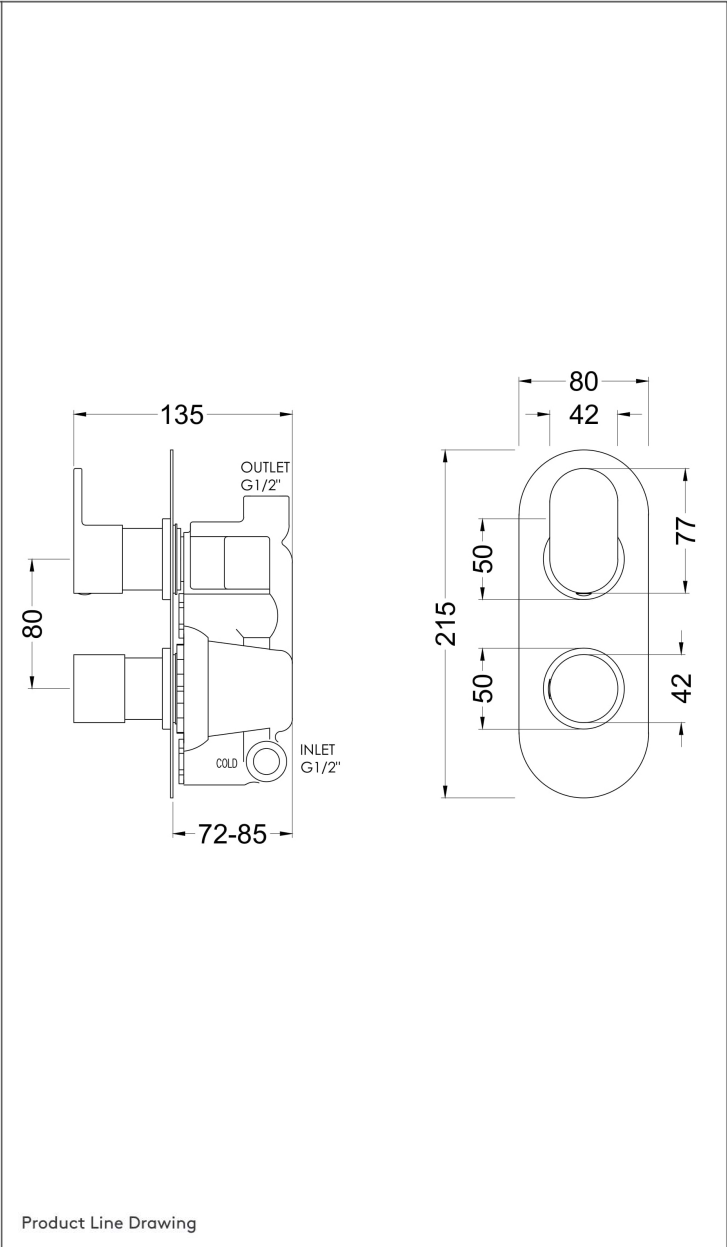

TECHNICAL DATA SHEET

Product Image

Product Line Drawing

SHOWERS

SHB5114

Solitude Twin Thermostatic Valve

PRODUCT DETAILS

Height:	215		
Width:	80		
Depth:	136		
Length:			
Nett Weight:	2.57		
Country of Origin:	United Kingdom		
Fitting Instruction:	Yes		
Product Material:	Brass/ABS		
TMV2 Approval:	Yes	Number: Bc1875/0817	
TMV3 Approval:	Yes	Number: Bc1119/1212	
WRAS Approval:	Yes	Number: 1703023	
Operating Pressure (Bar):	0.1		
Flow Rate (Bar/Ltr per min):	0.1/5.5	0.5/14	1/20 2/29 3/44
Valve/Cartridge Type:	1/4 Turn Ceramic Disc		
Colour/Finish:	Chrome		
Mount Type:	Recessed, Wall		
Outlet Elbow Supplied:	No		
Pipe Size:	15 mm (1/2" Bsp)	Centres: N/A	
Easy Clean:	Not Applicable		
Head Included:	No	Function: Not Applicable	
Handset Included:	No	Function: Not Applicable	
Body Jets Included:	No	Quantity: Not Applicable	
Hose Included:	Not Applicable		

PACKAGING DETAILS

Height:	110		
Width:	240		
Length:	250		
Gross Weight:	2.57		
Box Colour:	White Cardboard Box	Quantity: 1	
Label Colour:	White Label	Quantity: 1	
Label Size:	100 x 50		
Barcode:	5056211808299		