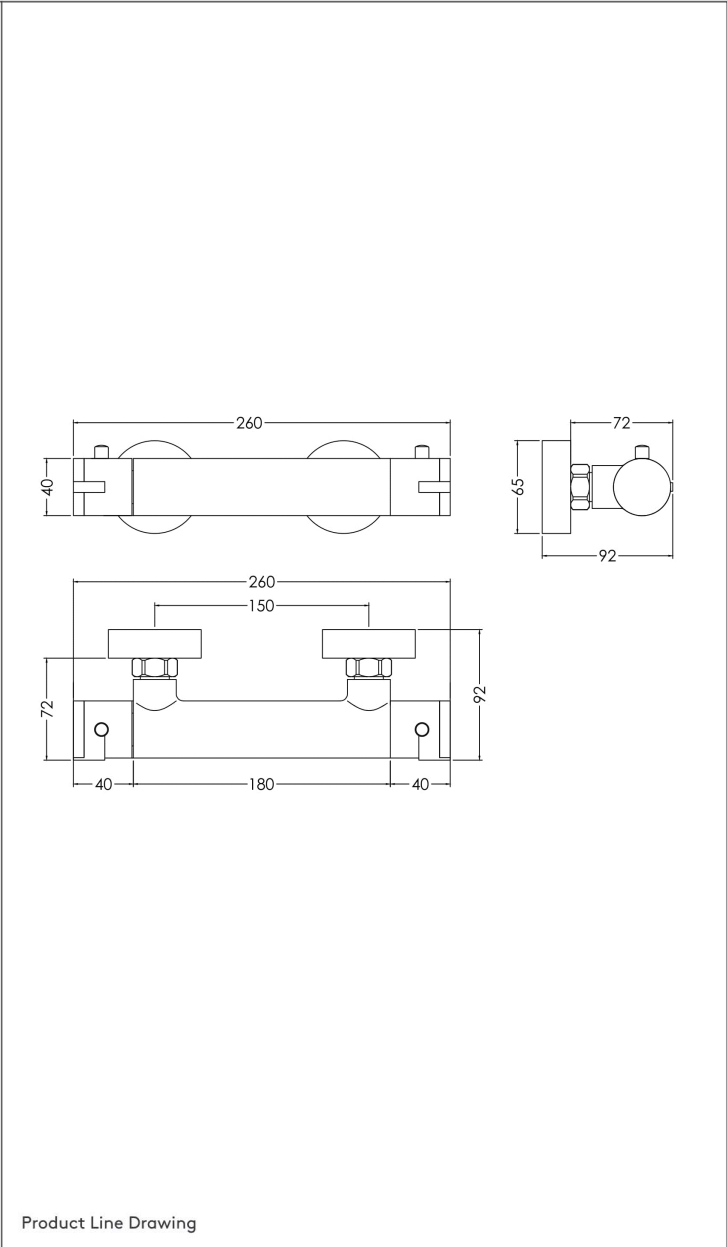

# TECHNICAL DATA SHEET

Product Image

Product Line Drawing

## SHOWERS

SHB5110

Solitude Thermostatic Bar Valve

### PRODUCT DETAILS

Height:	55
Width:	275
Depth:	72
Length:	
Nett Weight:	1.41
Country of Origin:	United Kingdom
Fitting Instruction:	Yes
Product Material:	Brass/ABS
TMV2 Approval:	No Number: N/A
TMV3 Approval:	No Number: N/A
WRAS Approval:	No Number: N/A
Operating Pressure (Bar):	0.2
Flow Rate (Bar/Ltr per min):	0.1/3.5 0.5/8.3 1/11.9 2/16.9 3/20.8
Valve/Cartridge Type:	1/4 Turn Ceramic Disc
Colour/Finish:	Chrome
Mount Type:	Wall
Outlet Elbow Supplied:	No
Pipe Size:	15 mm (1/2" Bsp) Centres: 150
Easy Clean:	Not Applicable
Head Included:	No Function: Not Applicable
Handset Included:	No Function: Not Applicable
Body Jets Included:	No Quantity: Not Applicable
Hose Included:	Not Applicable

### PACKAGING DETAILS

Height:	50
Width:	98
Length:	315
Gross Weight:	1.41
Box Colour:	White Cardboard Box Quantity: 1
Label Colour:	White Label Quantity: 1
Label Size:	100 x 50
Barcode:	5056211808275