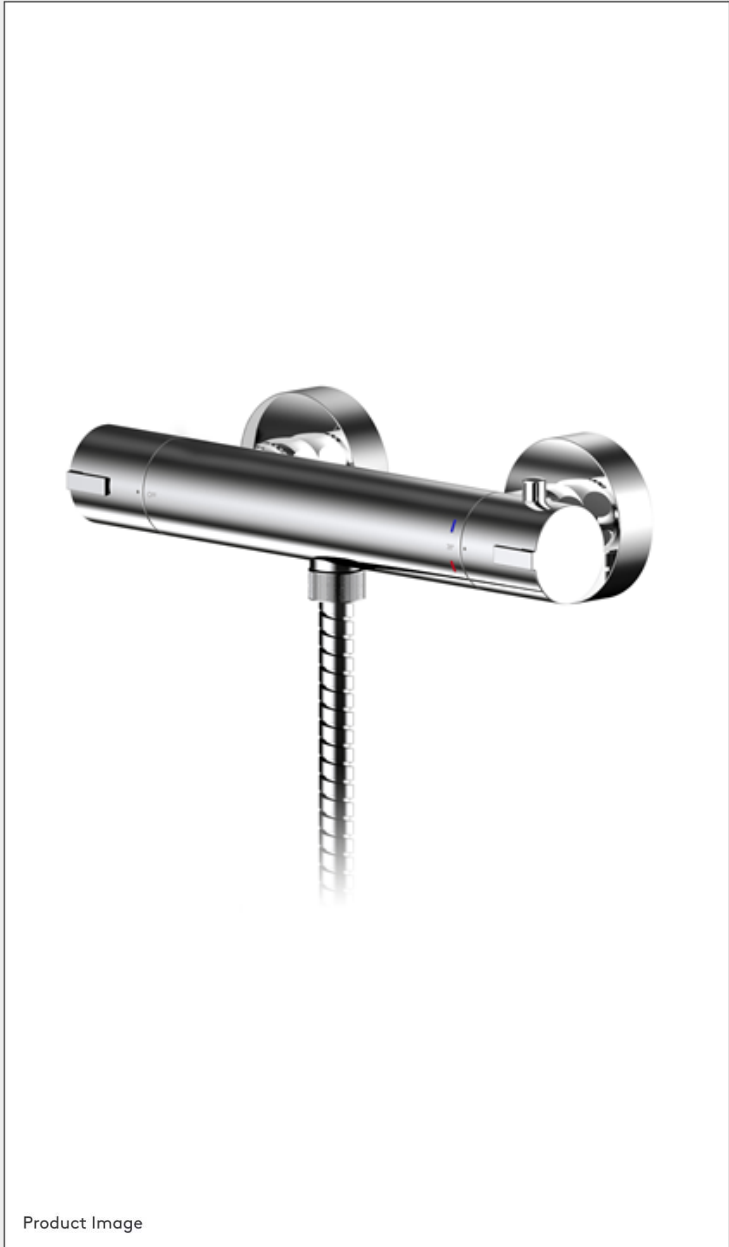

# TECHNICAL DATA SHEET

Product Image

Product Line Drawing

## SHOWERS

SHB5110

Solitude Thermostatic Bar Valve

### PRODUCT DETAILS

Height:	55
Width:	275
Depth:	72
Length:	
Nett Weight:	1.41
Country of Origin:	United Kingdom
Fitting Instruction:	Yes
Product Material:	Brass/ABS
TMV2 Approval:	No Number: N/A
TMV3 Approval:	No Number: N/A
WRAS Approval:	No Number: N/A
Operating Pressure (Bar):	0.2
Flow Rate (Bar/Ltr per min):	0.1/3.5 0.5/8.3 1/11.9 2/16.9 3/20.8
Valve/Cartridge Type:	1/4 Turn Ceramic Disc
Colour/Finish:	Chrome
Mount Type:	Wall
Outlet Elbow Supplied:	No
Pipe Size:	15 mm (1/2" Bsp) Centres: 150
Easy Clean:	Not Applicable
Head Included:	No Function: Not Applicable
Handset Included:	No Function: Not Applicable
Body Jets Included:	No Quantity: Not Applicable
Hose Included:	Not Applicable

### PACKAGING DETAILS

Height:	50
Width:	98
Length:	315
Gross Weight:	1.41
Box Colour:	White Cardboard Box Quantity: 1
Label Colour:	White Label Quantity: 1
Label Size:	100 x 50
Barcode:	5056211808275