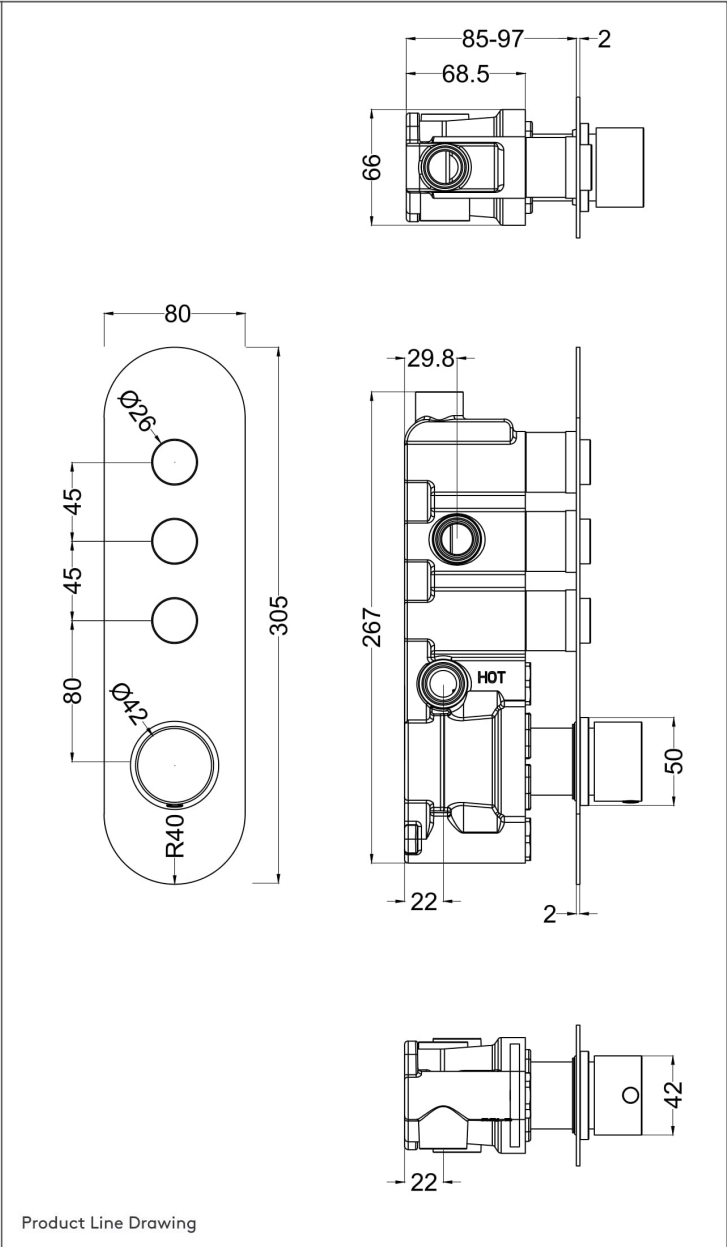

# TECHNICAL DATA SHEET

## SHOWERS

SHB5103

Solitude Push Button Triple Outlet Valve

### PRODUCT DETAILS

Height:	305		
Width:	80		
Depth:	135		
Length:			
Nett Weight:	2.5		
Country of Origin:	United Kingdom		
Fitting Instruction:	Yes		
Product Material:	Brass/ABS		
TMV2 Approval:	No	Number: N/A	
TMV3 Approval:	No	Number: N/A	
WRAS Approval:	No	Number: N/A	
Operating Pressure (Bar):	3		
Flow Rate (Bar/Ltr per min):	0.1/N/A 0.5/N/A 1/N/A 2/N/A 3/ 28		
Valve/Cartridge Type:	Push Button		
Colour/Finish:	Chrome		
Mount Type:	Recessed, Wall		
Outlet Elbow Supplied:	No		
Pipe Size:	15 mm (1/2" Bsp)		Centres: N/A
Easy Clean:	Not Applicable		
Head Included:	No	Function: Not Applicable	
Handset Included:	No	Function: Not Applicable	
Body Jets Included:	No	Quantity: Not Applicable	
Hose Included:	Not Applicable		

### PACKAGING DETAILS

Height:	125		
Width:	360		
Length:	240		
Gross Weight:	2.5		
Box Colour:	White Cardboard Box Quantity: 1		
Label Colour:	White Label		Quantity: 1
Label Size:	100 x 50		
Barcode:	5056211808381		