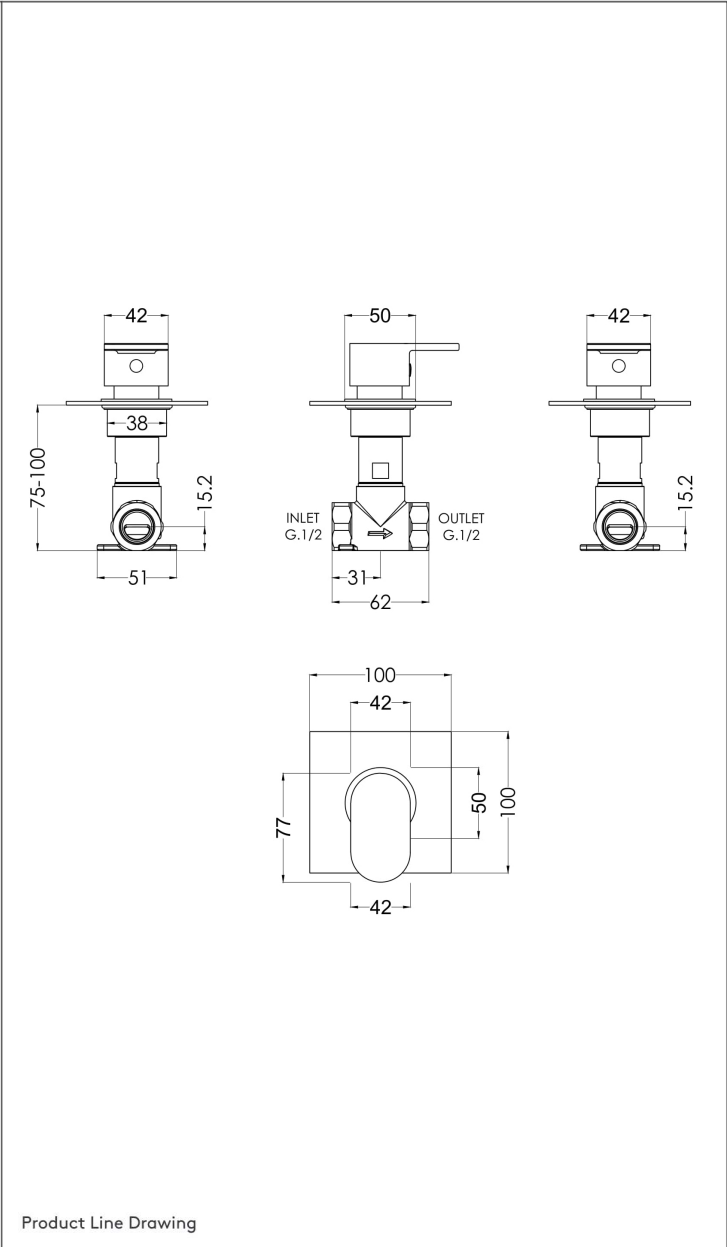

## SHOWERS

SHA5121

Sanctity Concealed Stop Tap

### PRODUCT DETAILS

Height:	100		
Width:	100		
Depth:	135		
Length:			
Nett Weight:	0.77		
Country of Origin:	United Kingdom		
Fitting Instruction:	Yes		
Product Material:	Brass		
TMV2 Approval:	No	Number: N/A	
TMV3 Approval:	No	Number: N/A	
WRAS Approval:	No	Number: N/A	
Operating Pressure (Bar):	0.2		
Flow Rate (Bar/Ltr per min):	0.1/5.4 0.5/13.4 1/19.2 2/27.5 3/33.3		
Valve/Cartridge Type:	1/4 Turn Ceramic Disc		
Colour/Finish:	Chrome		
Mount Type:	Wall, Recessed		
Outlet Elbow Supplied:	No		
Pipe Size:	15 mm (1/2" Bsp)	Centres: N/A	
Easy Clean:	Not Applicable		
Head Included:	No	Function: Not Applicable	
Handset Included:	No	Function: Not Applicable	
Body Jets Included:	No	Quantity: Not Applicable	
Hose Included:	Not Applicable		

### PACKAGING DETAILS

Height:	100		
Width:	157		
Length:	175		
Gross Weight:	0.77		
Box Colour:	White Cardboard Box Quantity: 1		
Label Colour:	White Label	Quantity: 1	
Label Size:	100 x 50		
Barcode:	5056211807988		

Product Image

Product Line Drawing