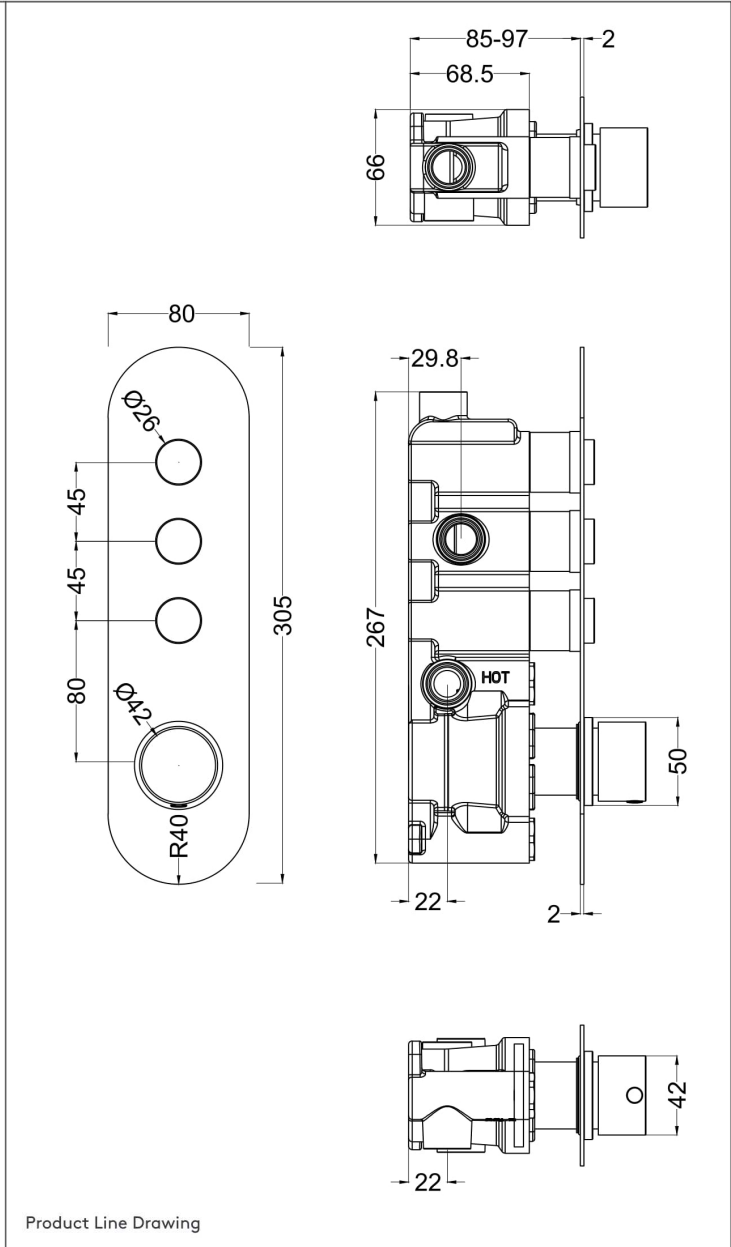

# TECHNICAL DATA SHEET

## SHOWERS

SHA5103

Sanctity Push Button Triple Outlet Valve

Product Image

### PRODUCT DETAILS

Height:	305		
Width:	80		
Depth:	135		
Length:			
Nett Weight:	2.5		
Country of Origin:	United Kingdom		
Fitting Instruction:	Yes		
Product Material:	Brass/ABS		
TMV2 Approval:	No	Number: N/A	
TMV3 Approval:	No	Number: N/A	
WRAS Approval:	No	Number: N/A	
Operating Pressure (Bar):	3		
Flow Rate (Bar/Ltr per min):	0.1/N/A	0.5/N/A	1/N/A 2/N/A 3/ 28
Valve/Cartridge Type:	Push Button		
Colour/Finish:	Chrome		
Mount Type:	Recessed, Wall		
Outlet Elbow Supplied:	No		
Pipe Size:	15 mm (1/2" Bsp)	Centres: N/A	
Easy Clean:	Not Applicable		
Head Included:	No	Function: Not Applicable	
Handset Included:	No	Function: Not Applicable	
Body Jets Included:	No	Quantity: Not Applicable	
Hose Included:	Not Applicable		

### PACKAGING DETAILS

Height:	125		
Width:	360		
Length:	240		
Gross Weight:	2.5		
Box Colour:	White Cardboard Box	Quantity: 1	
Label Colour:	White Label	Quantity: 1	
Label Size:	100 x 50		
Barcode:	5056211808022		