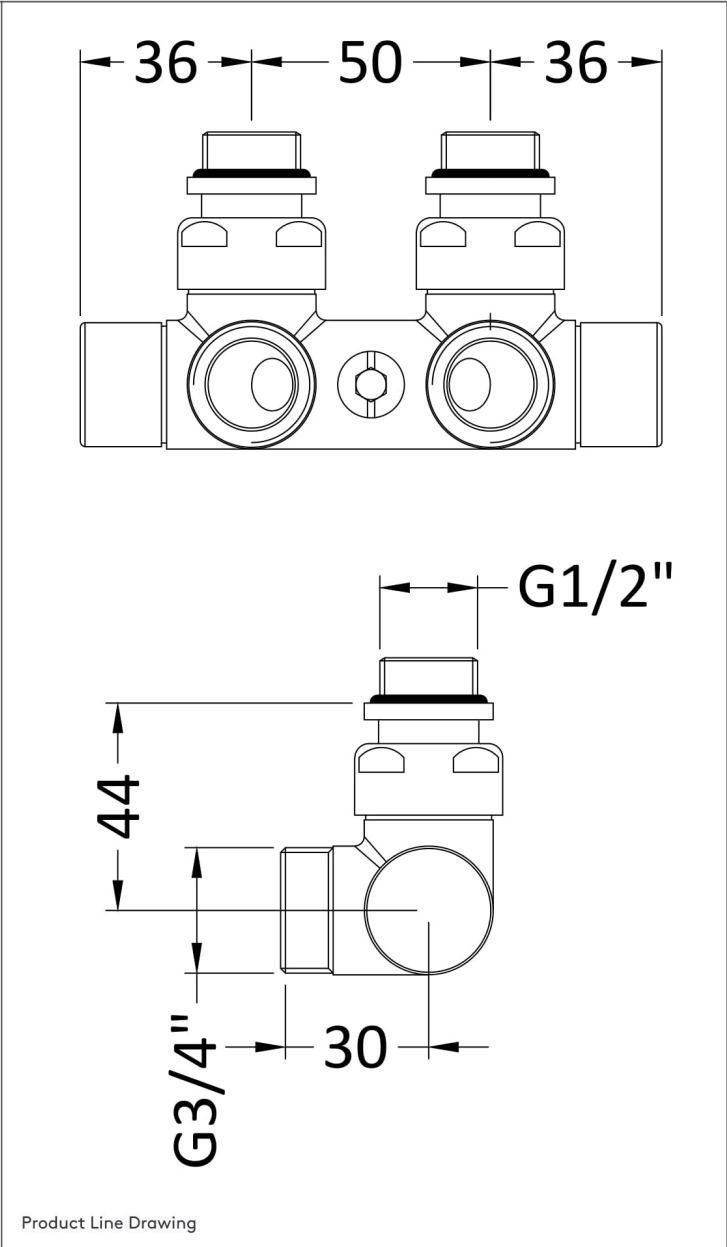

TECHNICAL DATA SHEET

HEATING

HED0128

Central Connection Rad Valves

PRODUCT DETAILS

Height:	65		
Width:	120		
Depth:	50		
Length:			
Nett Weight:	0.61		
Country of Origin:	Italy		
Fitting Instruction:	No		
Product Material:	Steel		
Volume:	N/A		
Duel Fuel:	N/A		
BTU Outputs:	30°C/ N/A	50°C/ N/A	60°C/ N/A
Thermal Outputs (Watts):	30°C/ N/A	50°C/ N/A	60°C/ N/A
Certification:	CE/	RoHS/	WEEE/ N/A
Heat Element Compatible:	N/A		
Colour/ Finish:	Mineral White		
Ral Number:	N/A		
Max Projection:	N/A		
Tube Diameter:	N/A		
Pipe Centres:	50		
Wall to Centre of Tappings:	N/A		
Floor to Centre of Tappings:	N/A		

PACKAGING DETAILS

Height:	55
Width:	130
Length:	140
Gross Weight:	0.61
Box Colour:	White Cardboard Box
Box Quantity:	1
Label Colour:	White Label
Label Size:	100 x 50
Label Quantity:	1
Barcode:	5056211810377