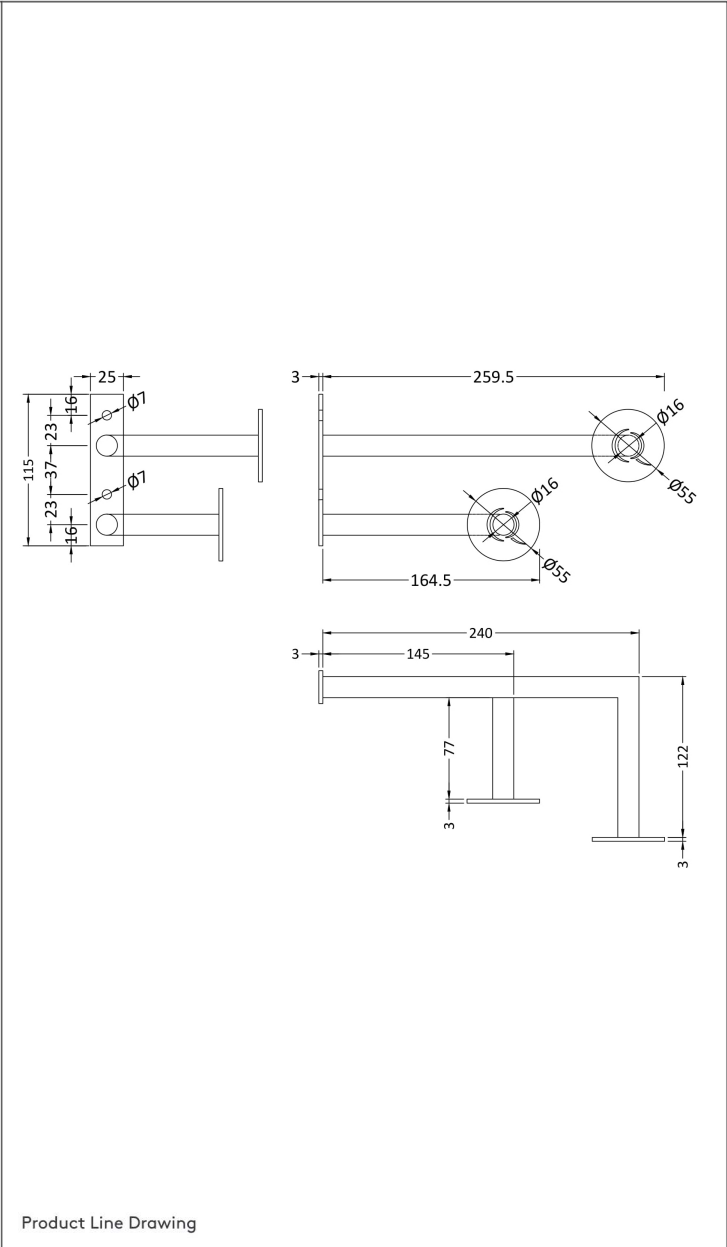

# TECHNICAL DATA SHEET

Product Image

Product Line Drawing

## HEATING

HEC0125

Single Tube Q Robe Hook Rh

## PRODUCT DETAILS

Height:	115		
Width:	260		
Depth:	130		
Length:			
Nett Weight:	0.54		
Country of Origin:	Italy		
Fitting Instruction:	No		
Product Material:	Steel		
Volume:	N/A		
Duel Fuel:	N/A		
BTU Outputs:	30°C/ N/A	50°C/ N/A	60°C/ N/A
Thermal Outputs (Watts):	30°C/ N/A	50°C/ N/A	60°C/ N/A
Certification:	CE/	RoHS/	WEEE/ N/A
Heat Element Compatible:	N/A		
Colour/ Finish:	Mineral White		
Ral Number:	N/A		
Max Projection:	N/A		
Tube Diameter:	N/A		
Pipe Centres:	N/A		
Wall to Centre of Tappings:	N/A		
Floor to Centre of Tappings:	N/A		

## PACKAGING DETAILS

Height:	16
Width:	15
Length:	30
Gross Weight:	0.54
Box Colour:	Brown Cardboard Box
Box Quantity:	1
Label Colour:	White Label
Label Size:	130 x 30
Label Quantity:	1
Barcode:	5056211810902