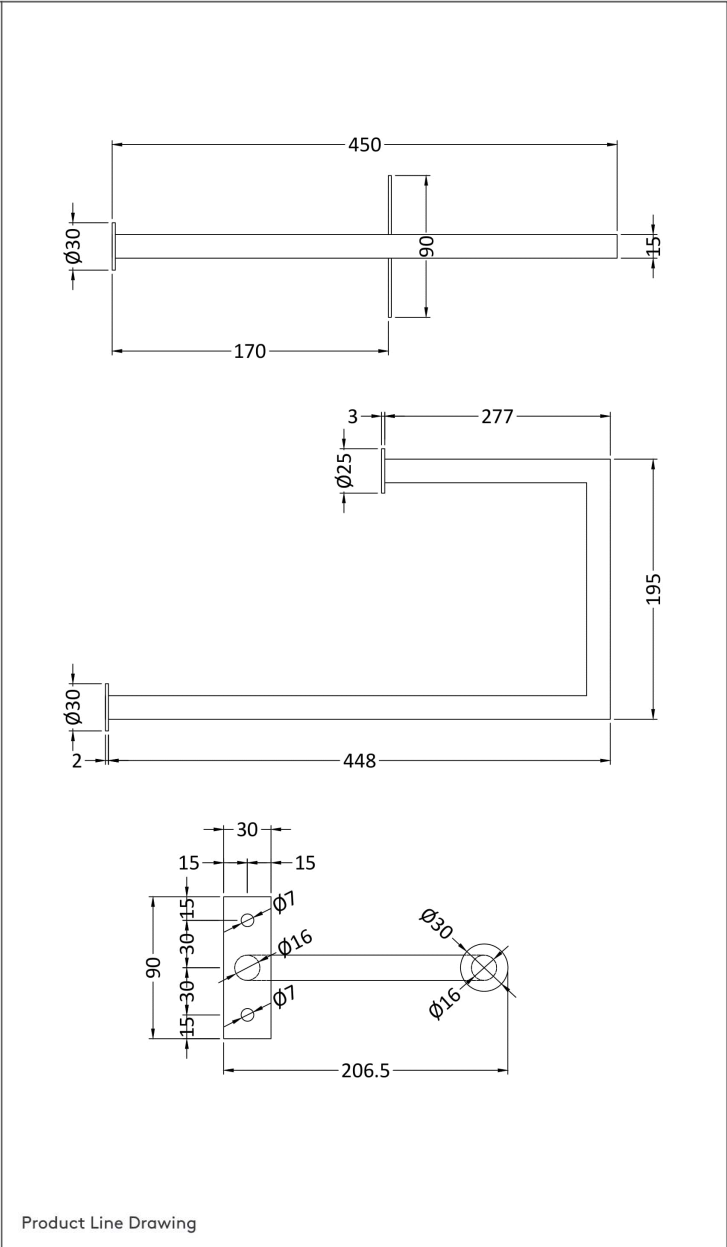

TECHNICAL DATA SHEET

Product Image

Product Line Drawing

HEATING

HEC0123

Single Tube Towel Rail

PRODUCT DETAILS

Height:	90		
Width:	450		
Depth:	195		
Length:			
Nett Weight:	0.5		
Country of Origin:	Italy		
Fitting Instruction:	No		
Product Material:	Steel		
Volume:	N/A		
Duel Fuel:	N/A		
BTU Outputs:	30°C/ N/A	50°C/ N/A	60°C/ N/A
Thermal Outputs (Watts):	30°C/ N/A	50°C/ N/A	60°C/ N/A
Certification:	CE/	RoHS/	WEEE/ N/A
Heat Element Compatible:	N/A		
Colour/ Finish:	Mineral White		
Ral Number:	N/A		
Max Projection:	N/A		
Tube Diameter:	N/A		
Pipe Centres:	N/A		
Wall to Centre of Tappings:	N/A		
Floor to Centre of Tappings:	N/A		

PACKAGING DETAILS

Height:	10
Width:	18
Length:	45
Gross Weight:	0.5
Box Colour:	Brown Cardboard Box
Box Quantity:	1
Label Colour:	White Label
Label Size:	130 x 30
Label Quantity:	1
Barcode:	5056211810322