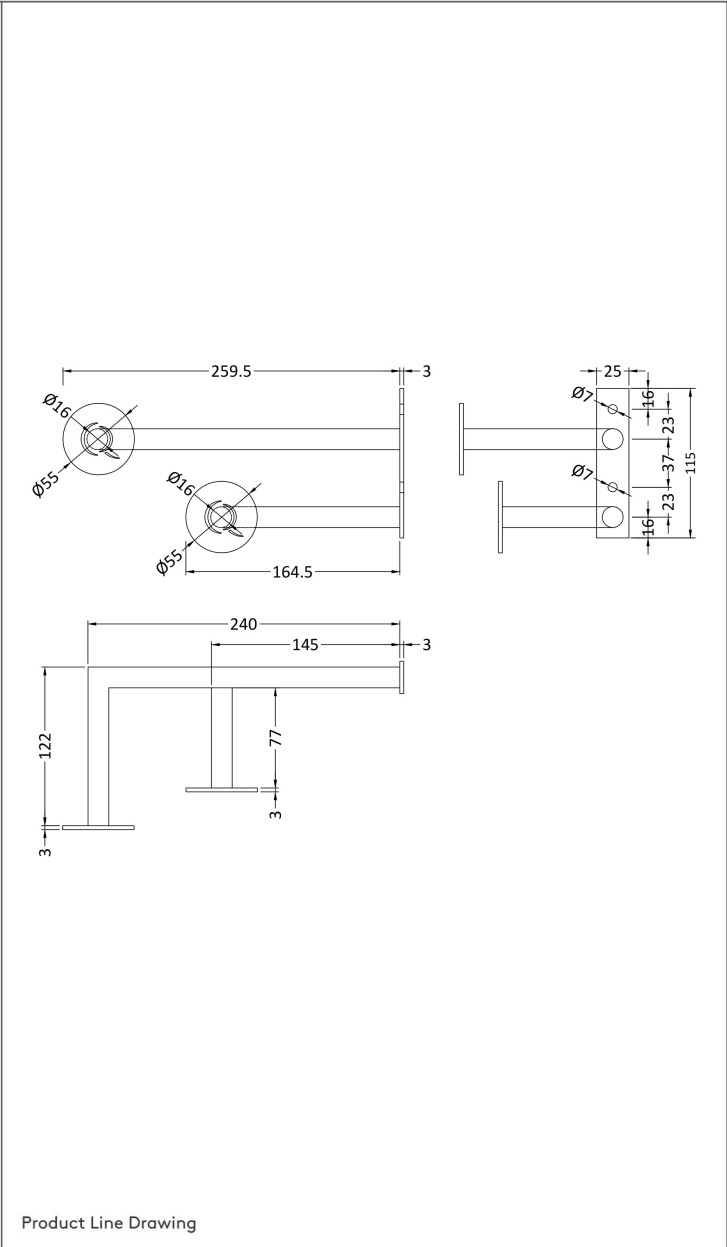

TECHNICAL DATA SHEET

HEATING
HEC0121
Single Tube Q Robe Hook Lh

PRODUCT DETAILS			
Height:	115		
Width:	260		
Depth:	130		
Length:			
Nett Weight:	0.54		
Country of Origin:	Italy		
Fitting Instruction:	No		
Product Material:	Steel		
Volume:	N/A		
Duel Fuel:	N/A		
BTU Outputs:	30°C/ N/A	50°C/ N/A	60°C/ N/A
Thermal Outputs (Watts):	30°C/ N/A	50°C/ N/A	60°C/ N/A
Certification:	CE/	RoHS/	WEEE/ N/A
Heat Element Compatible:	N/A		
Colour/ Finish:	Mineral White		
Ral Number:	N/A		
Max Projection:	N/A		
Tube Diameter:	N/A		
Pipe Centres:	N/A		
Wall to Centre of Tappings:	N/A		
Floor to Centre of Tappings:	N/A		

PACKAGING DETAILS	
Height:	16
Width:	15
Length:	30
Gross Weight:	0.54
Box Colour:	Brown Cardboard Box
Box Quantity:	1
Label Colour:	White Label
Label Size:	130 x 30
Label Quantity:	1
Barcode:	5056211810308

Product Image

Product Line Drawing